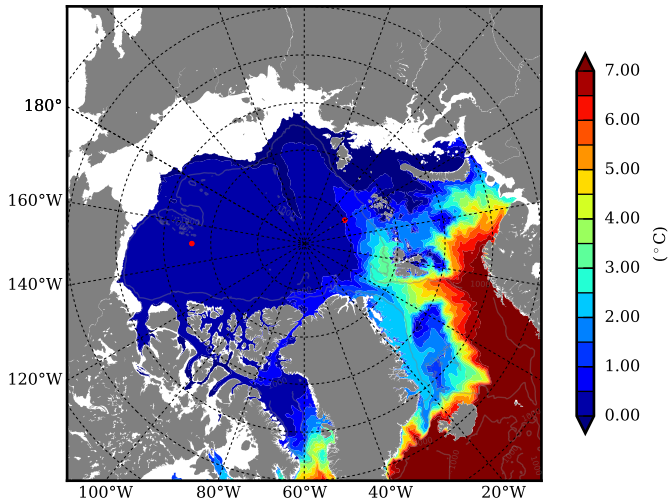

REF06 AW Max Temp over  
2004

AW Max Temp from  
PHC 3.0

REF06 AW Max Temp depth

AW Max Temp depth from  
PHC 3.0