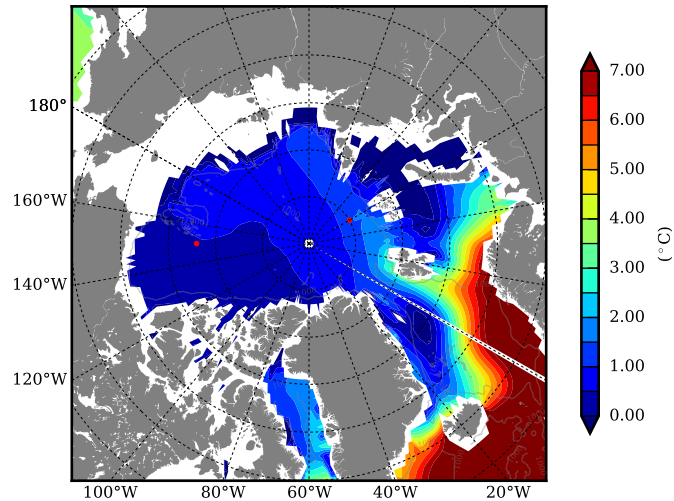

REF06 AW Max Temp over  
2004

AW Max Temp from  
PHC 3.0

REF06 AW Max Temp depth

AW Max Temp depth from  
PHC 3.0