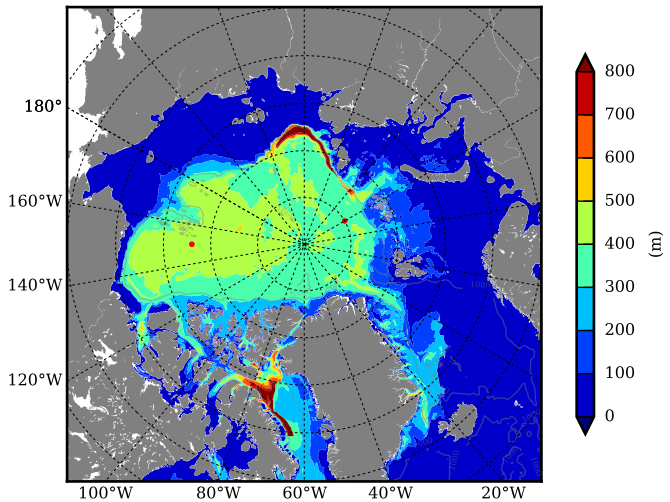

REF06 AW Max Temp over  
2004

AW Max Temp from  
PHC 3.0

REF06 AW Max Temp depth

AW Max Temp depth from  
PHC 3.0