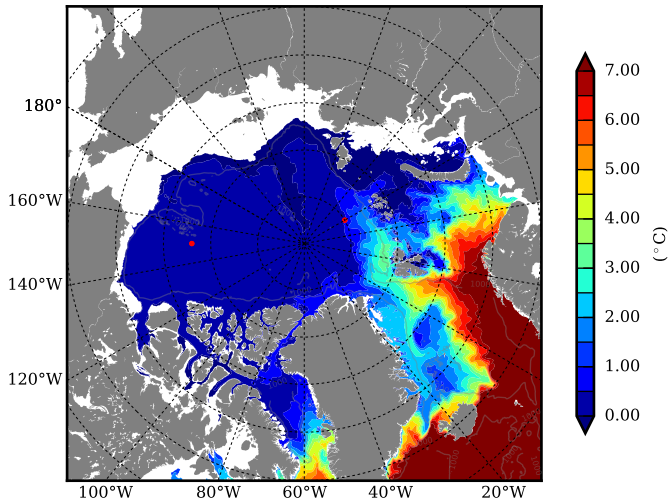

REF06 AW Max Temp over 2005

AW Max Temp from PHC 3.0

REF06 AW Max Temp depth

AW Max Temp depth from PHC 3.0