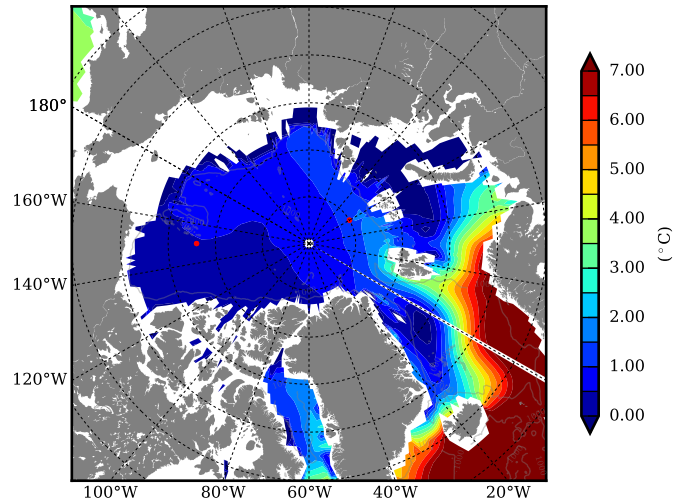

REF06 AW Max Temp over 2005

AW Max Temp from PHC 3.0

REF06 AW Max Temp depth

AW Max Temp depth from PHC 3.0