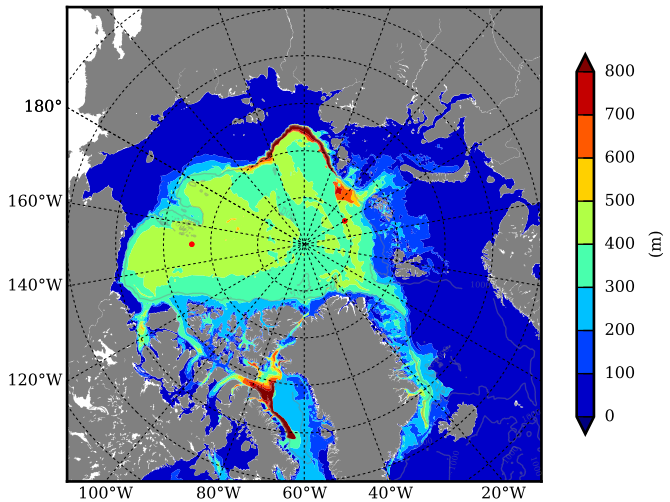

REF06 AW Max Temp over 2005

AW Max Temp from PHC 3.0

REF06 AW Max Temp depth

AW Max Temp depth from PHC 3.0