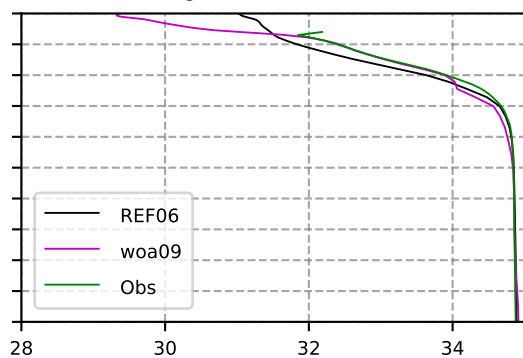

2000 mean temperature
@ moor Arctic B box

2000 mean Salinity
@ moor Arctic B box

@ moor EUR box

@ moor EUR box