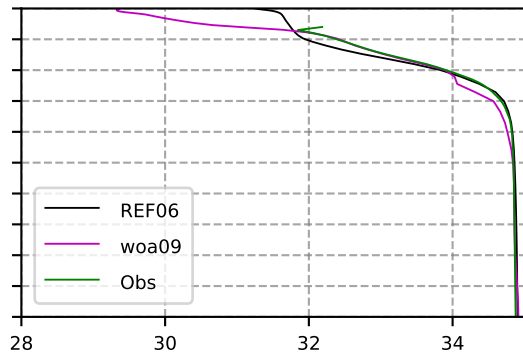

2005 mean temperature
@ moor Arctic B box

2005 mean Salinity
@ moor Arctic B box

@ moor EUR box

@ moor EUR box