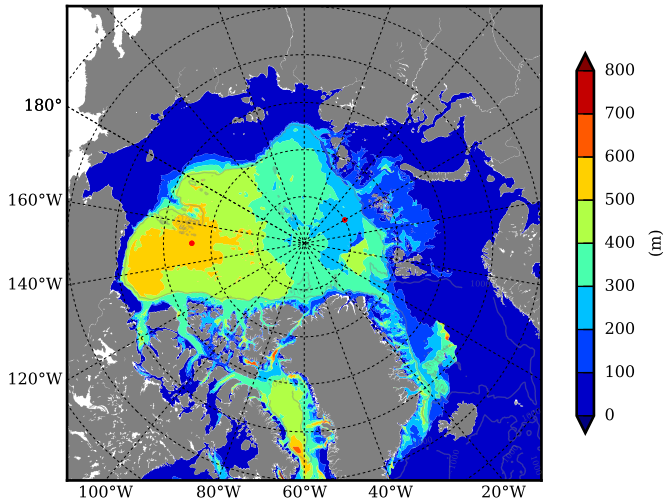

REF07 AW Max Temp over
1981

AW Max Temp from
PHC 3.0

REF07 AW Max Temp depth

AW Max Temp depth from
PHC 3.0