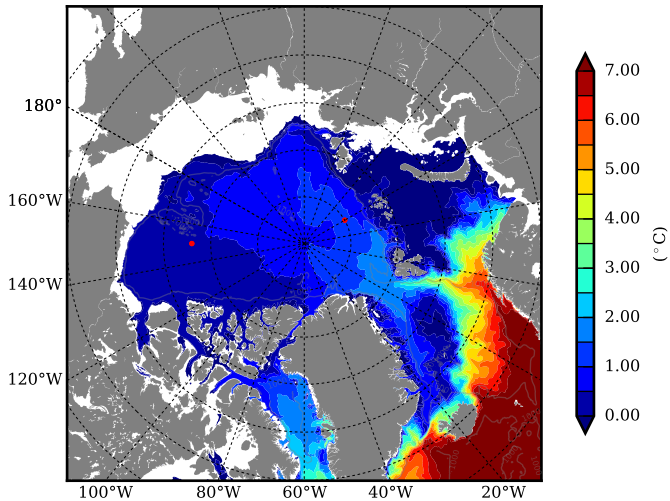

REF07 AW Max Temp over
1981

AW Max Temp from
PHC 3.0

REF07 AW Max Temp depth

AW Max Temp depth from
PHC 3.0