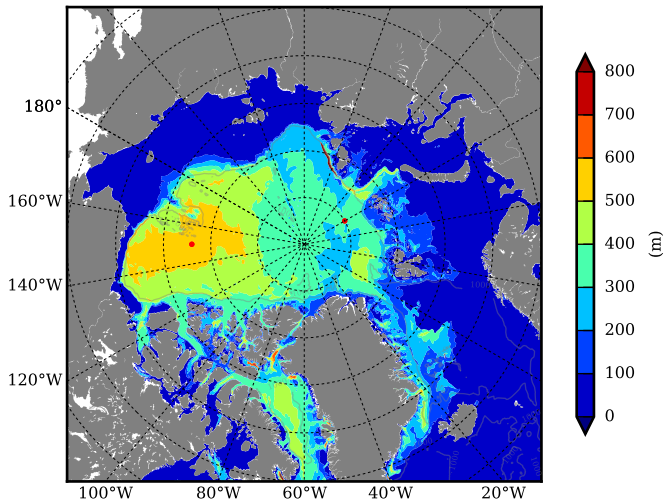

REF07 AW Max Temp over
1983

AW Max Temp from
PHC 3.0

REF07 AW Max Temp depth

AW Max Temp depth from
PHC 3.0