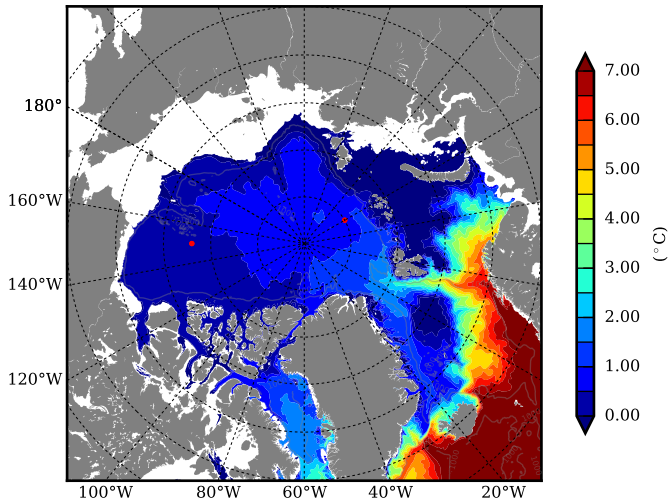

REF07 AW Max Temp over
1983

AW Max Temp from
PHC 3.0

REF07 AW Max Temp depth

AW Max Temp depth from
PHC 3.0