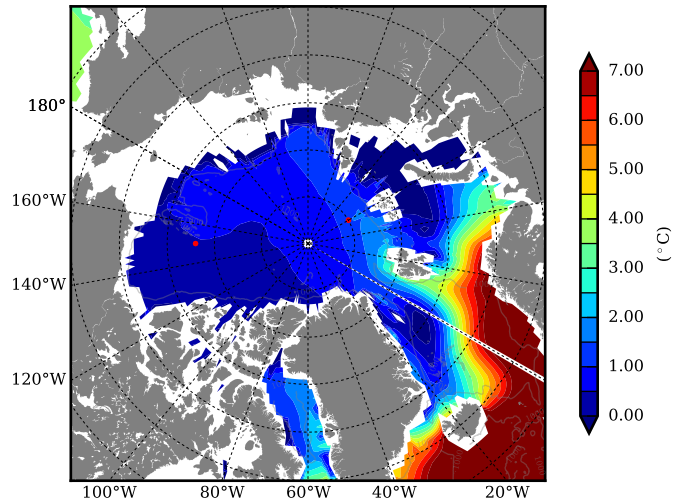

REF07 AW Max Temp over
1983

AW Max Temp from
PHC 3.0

REF07 AW Max Temp depth

AW Max Temp depth from
PHC 3.0