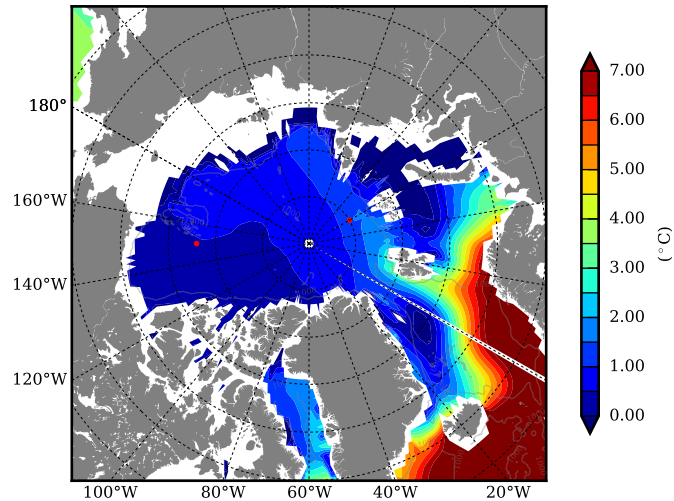

REF07 AW Max Temp over  
1984

AW Max Temp from  
PHC 3.0

REF07 AW Max Temp depth

AW Max Temp depth from  
PHC 3.0