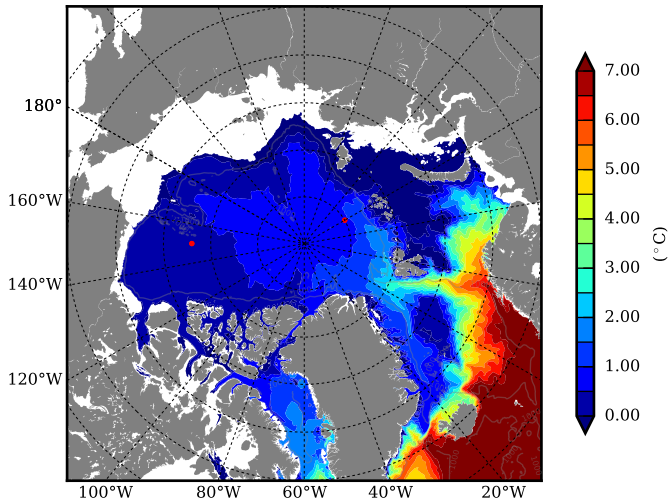

REF07 AW Max Temp over  
1984

AW Max Temp from  
PHC 3.0

REF07 AW Max Temp depth

AW Max Temp depth from  
PHC 3.0