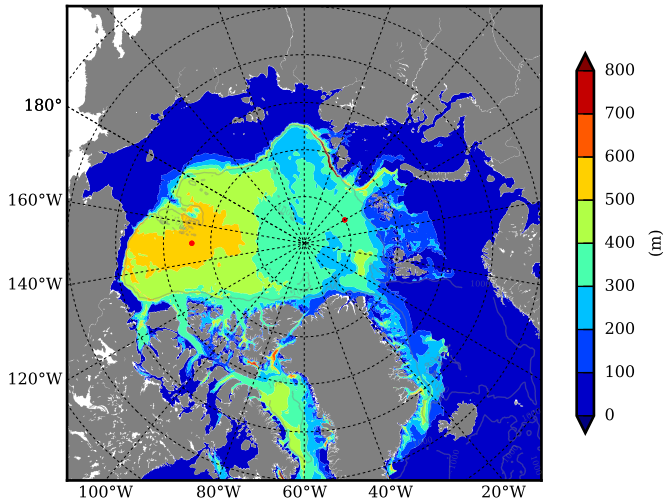

REF07 AW Max Temp over  
1984

AW Max Temp from  
PHC 3.0

REF07 AW Max Temp depth

AW Max Temp depth from  
PHC 3.0