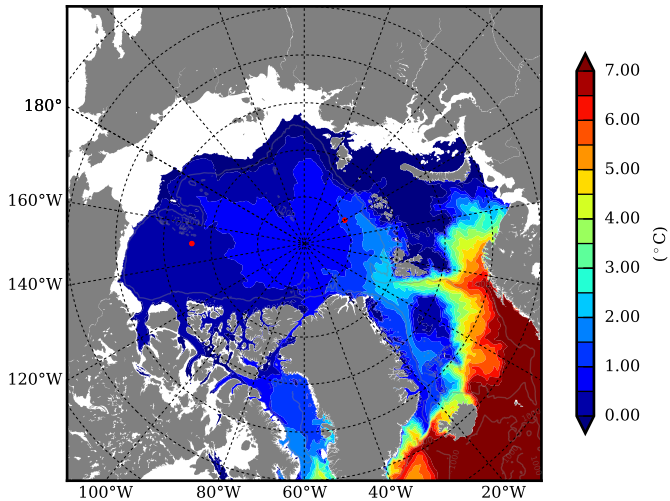

REF07 AW Max Temp over
1985

AW Max Temp from
PHC 3.0

REF07 AW Max Temp depth

AW Max Temp depth from
PHC 3.0