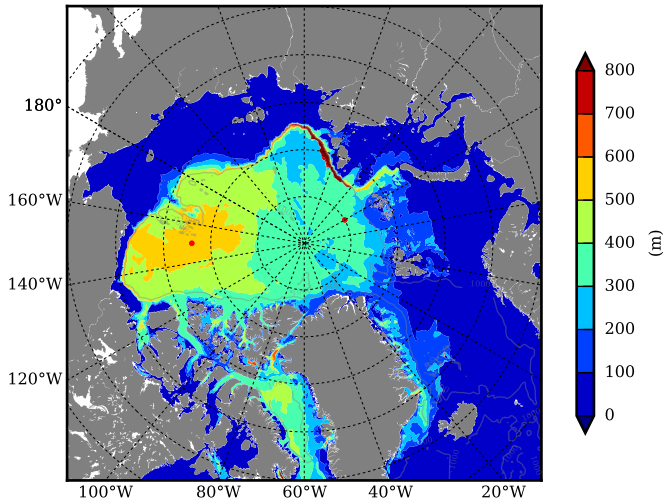

REF07 AW Max Temp over
1985

AW Max Temp from
PHC 3.0

REF07 AW Max Temp depth

AW Max Temp depth from
PHC 3.0