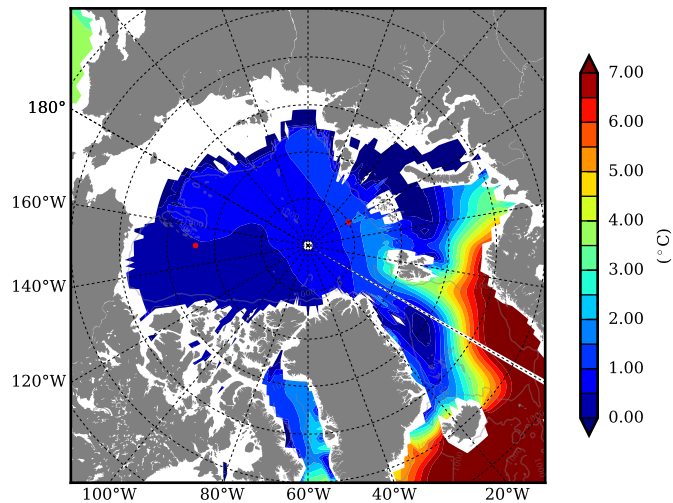

REF07 AW Max Temp over  
1986

AW Max Temp from  
PHC 3.0

REF07 AW Max Temp depth

AW Max Temp depth from  
PHC 3.0