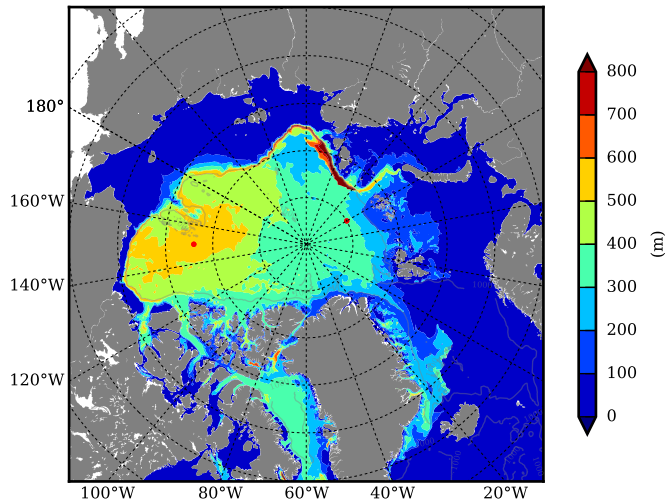

REF07 AW Max Temp over  
1986

AW Max Temp from  
PHC 3.0

REF07 AW Max Temp depth

AW Max Temp depth from  
PHC 3.0