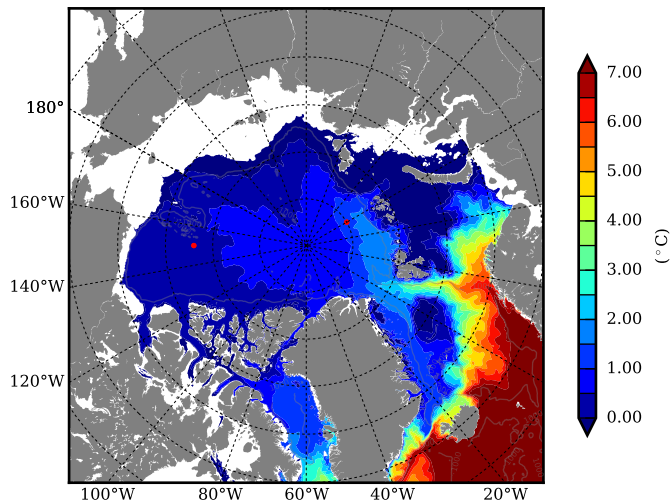

REF07 AW Max Temp over  
1986

AW Max Temp from  
PHC 3.0

REF07 AW Max Temp depth

AW Max Temp depth from  
PHC 3.0