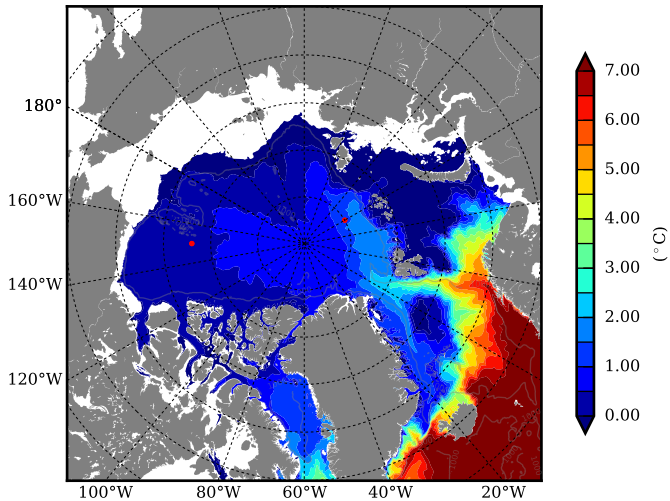

REF07 AW Max Temp over
1987

AW Max Temp from
PHC 3.0

REF07 AW Max Temp depth

AW Max Temp depth from
PHC 3.0