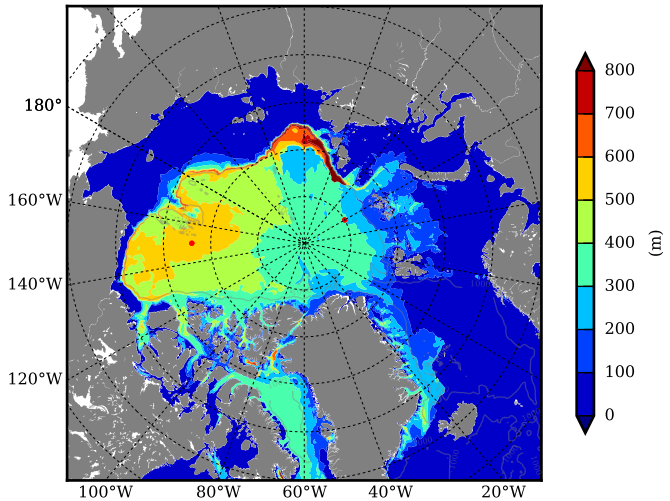

REF07 AW Max Temp over
1987

AW Max Temp from
PHC 3.0

REF07 AW Max Temp depth

AW Max Temp depth from
PHC 3.0