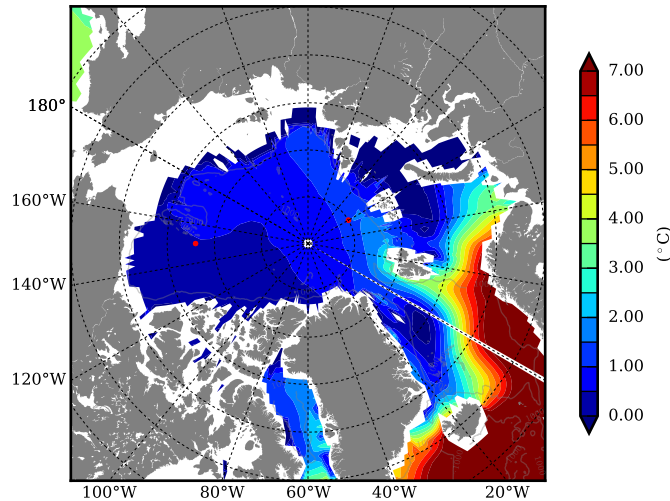

REF07 AW Max Temp over
1987

AW Max Temp from
PHC 3.0

REF07 AW Max Temp depth

AW Max Temp depth from
PHC 3.0