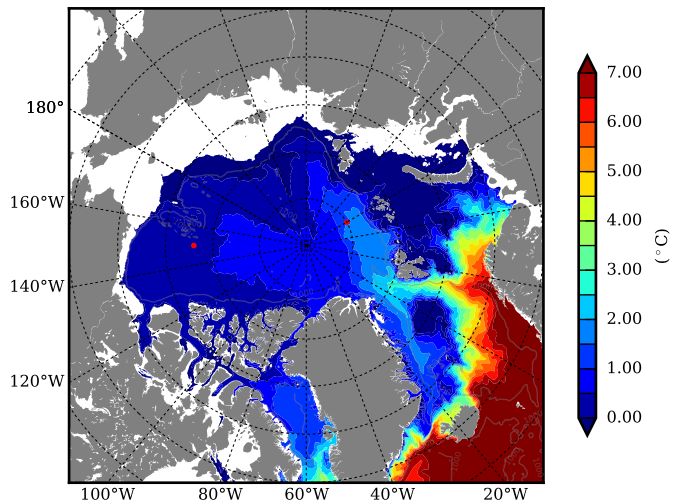

REF07 AW Max Temp over
1988

AW Max Temp from
PHC 3.0

REF07 AW Max Temp depth

AW Max Temp depth from
PHC 3.0