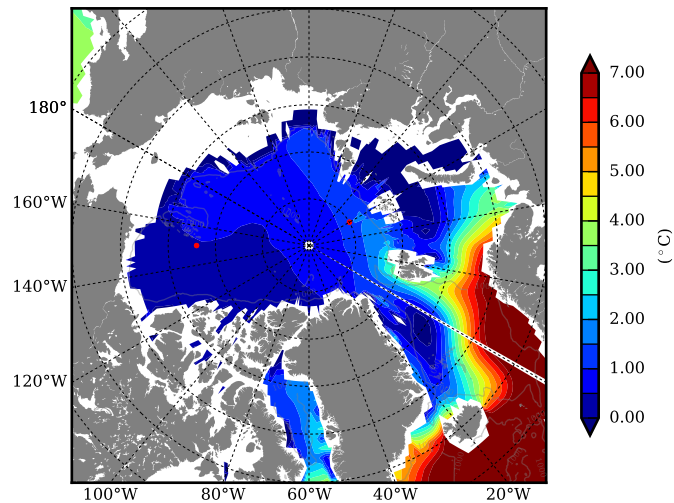

REF07 AW Max Temp over
1988

AW Max Temp from
PHC 3.0

REF07 AW Max Temp depth

AW Max Temp depth from
PHC 3.0