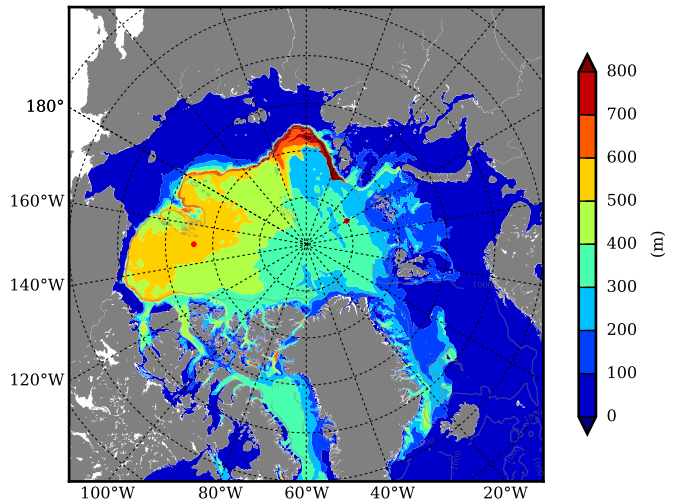

REF07 AW Max Temp over
1988

AW Max Temp from
PHC 3.0

REF07 AW Max Temp depth

AW Max Temp depth from
PHC 3.0