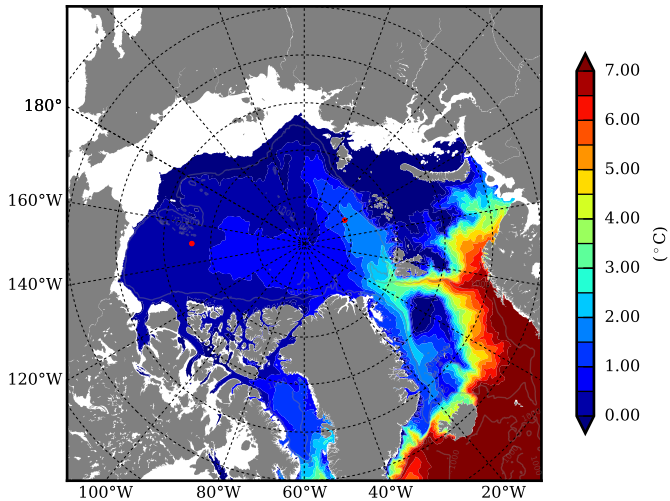

REF07 AW Max Temp over
1989

AW Max Temp from
PHC 3.0

REF07 AW Max Temp depth

AW Max Temp depth from
PHC 3.0