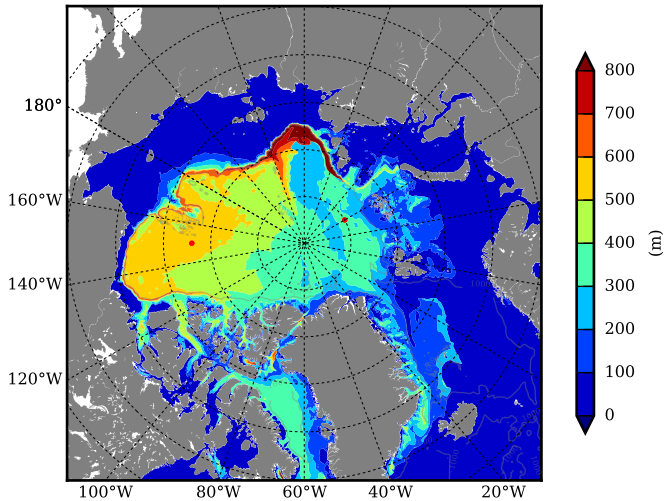

REF07 AW Max Temp over
1989

AW Max Temp from
PHC 3.0

REF07 AW Max Temp depth

AW Max Temp depth from
PHC 3.0