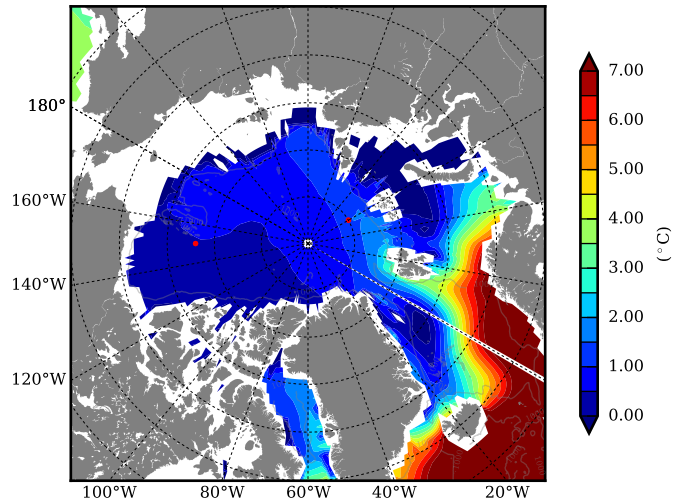

REF07 AW Max Temp over
1989

AW Max Temp from
PHC 3.0

REF07 AW Max Temp depth

AW Max Temp depth from
PHC 3.0