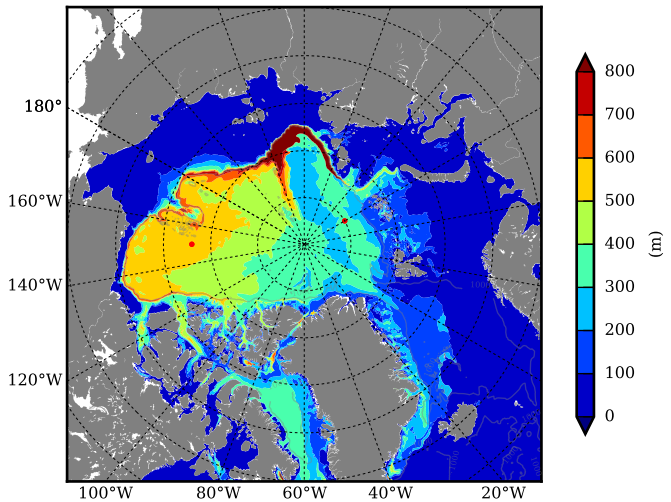

REF07 AW Max Temp over  
1990

AW Max Temp from  
PHC 3.0

REF07 AW Max Temp depth

AW Max Temp depth from  
PHC 3.0