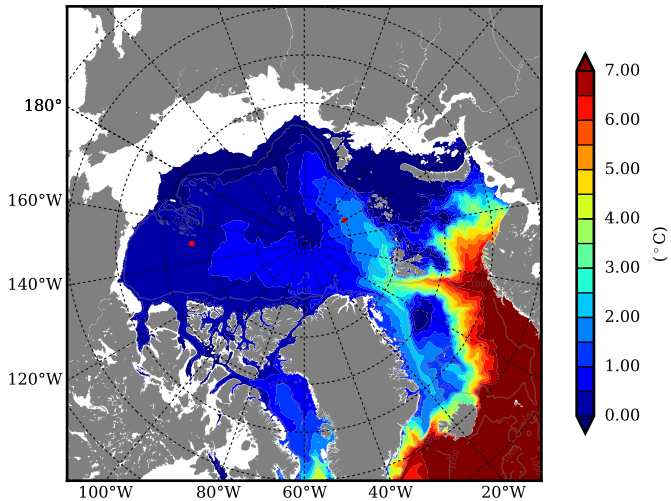

REF07 AW Max Temp over  
1990

AW Max Temp from  
PHC 3.0

REF07 AW Max Temp depth

AW Max Temp depth from  
PHC 3.0