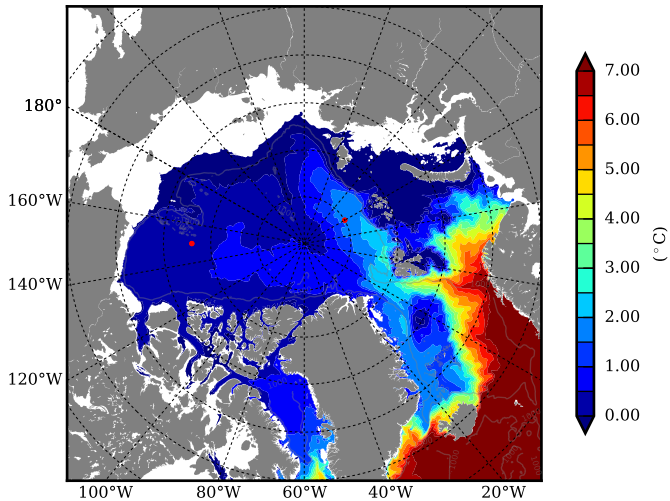

REF07 AW Max Temp over
1991

AW Max Temp from
PHC 3.0

REF07 AW Max Temp depth

AW Max Temp depth from
PHC 3.0