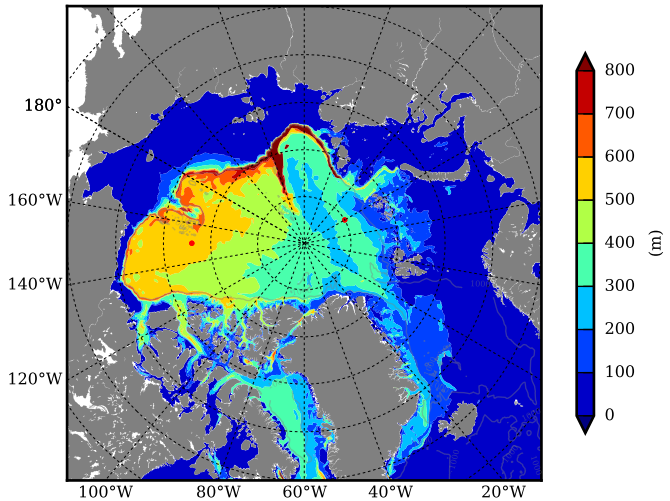

REF07 AW Max Temp over
1991

AW Max Temp from
PHC 3.0

REF07 AW Max Temp depth

AW Max Temp depth from
PHC 3.0