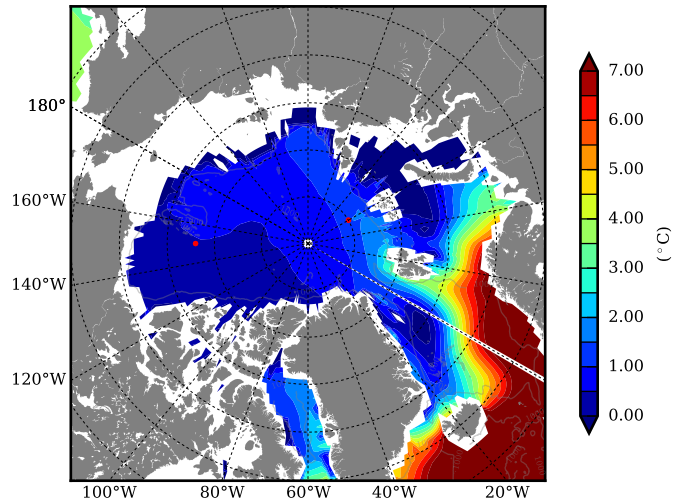

REF07 AW Max Temp over  
1992

AW Max Temp from  
PHC 3.0

REF07 AW Max Temp depth

AW Max Temp depth from  
PHC 3.0