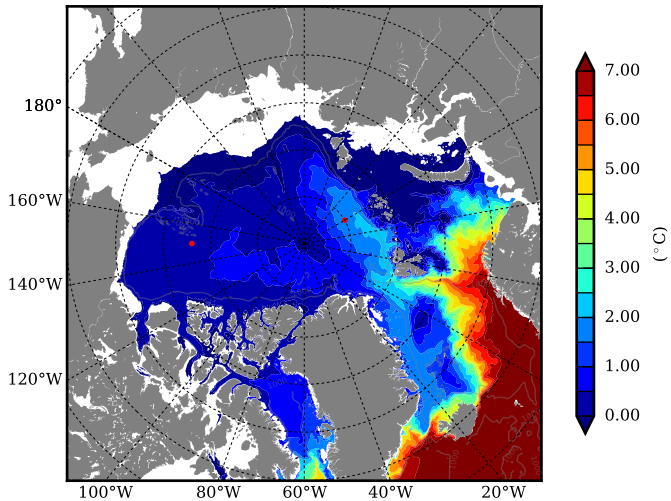

REF07 AW Max Temp over  
1992

AW Max Temp from  
PHC 3.0

REF07 AW Max Temp depth

AW Max Temp depth from  
PHC 3.0