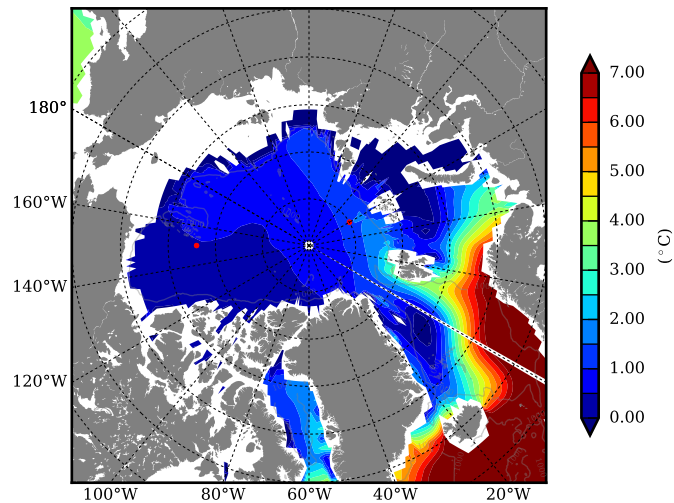

REF07 AW Max Temp over
1993

AW Max Temp from
PHC 3.0

REF07 AW Max Temp depth

AW Max Temp depth from
PHC 3.0