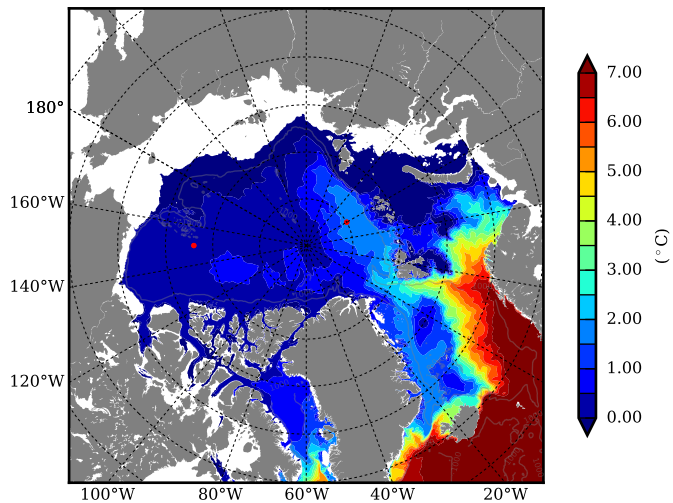

REF07 AW Max Temp over
1993

AW Max Temp from
PHC 3.0

REF07 AW Max Temp depth

AW Max Temp depth from
PHC 3.0