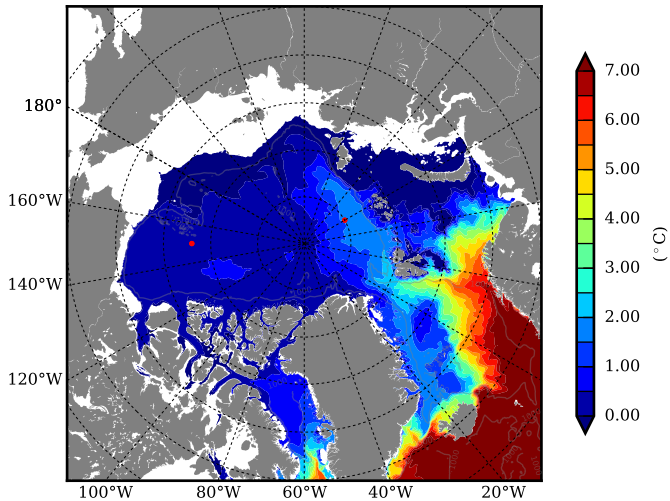

REF07 AW Max Temp over
1994

AW Max Temp from
PHC 3.0

REF07 AW Max Temp depth

AW Max Temp depth from
PHC 3.0