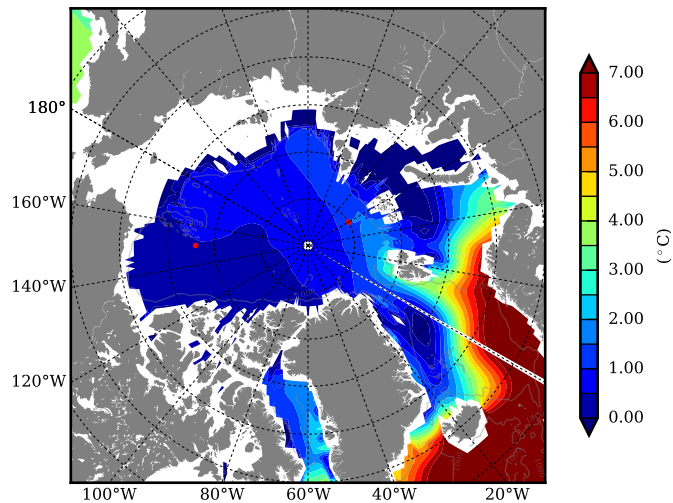

REF07 AW Max Temp over
1995

AW Max Temp from
PHC 3.0

REF07 AW Max Temp depth

AW Max Temp depth from
PHC 3.0