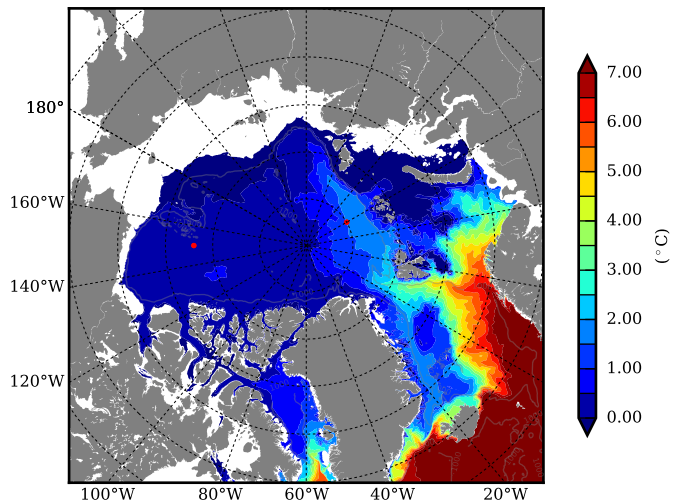

REF07 AW Max Temp over
1995

AW Max Temp from
PHC 3.0

REF07 AW Max Temp depth

AW Max Temp depth from
PHC 3.0