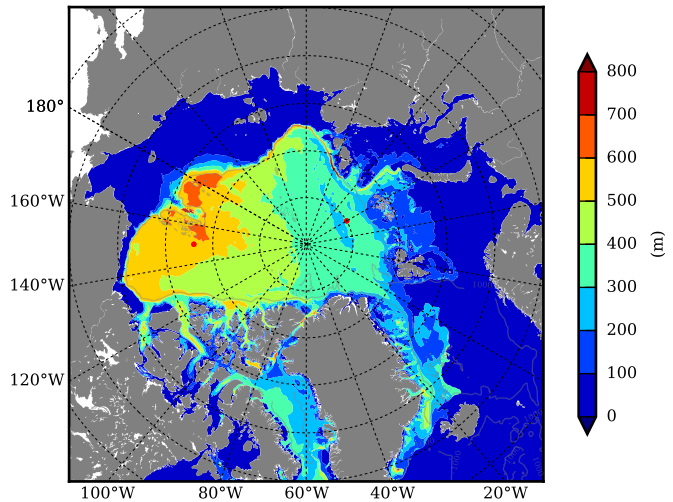

REF07 AW Max Temp over
1995

AW Max Temp from
PHC 3.0

REF07 AW Max Temp depth

AW Max Temp depth from
PHC 3.0