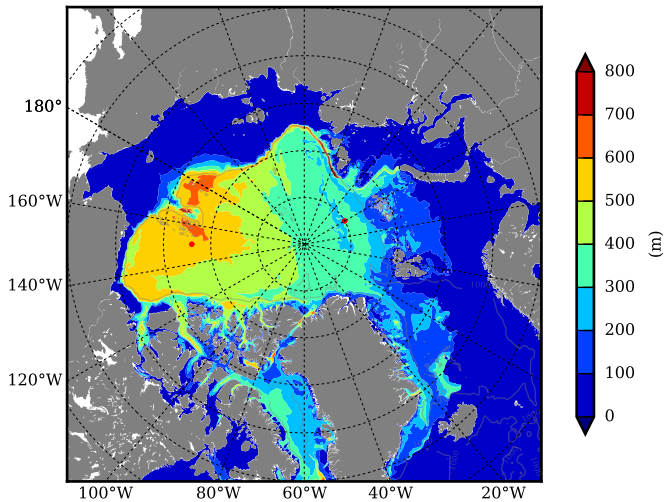

REF07 AW Max Temp over  
1996

AW Max Temp from  
PHC 3.0

REF07 AW Max Temp depth

AW Max Temp depth from  
PHC 3.0