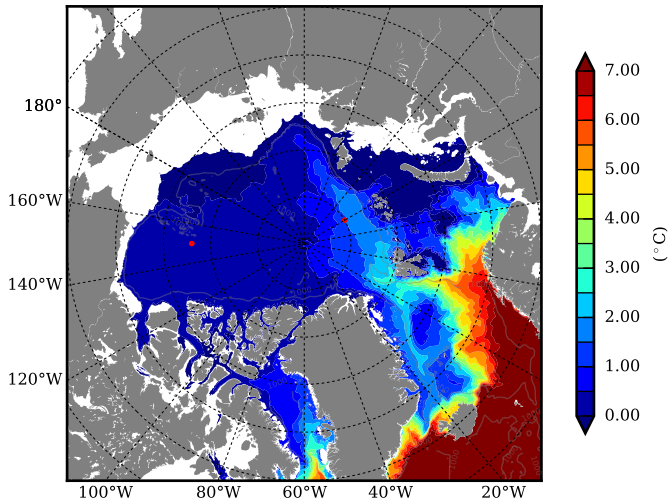

REF07 AW Max Temp over  
1996

AW Max Temp from  
PHC 3.0

REF07 AW Max Temp depth

AW Max Temp depth from  
PHC 3.0