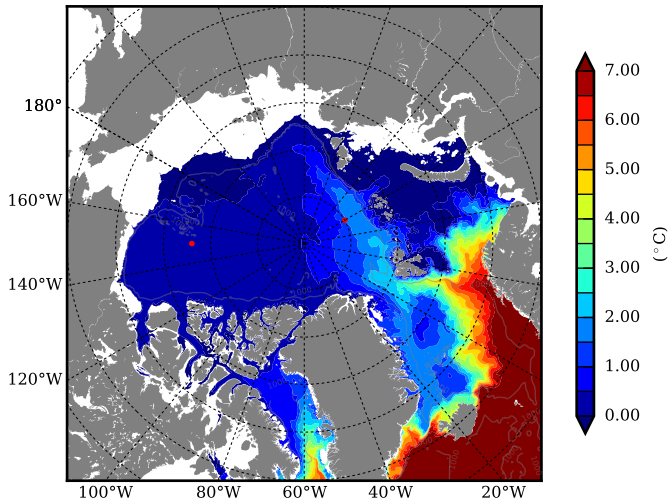

REF07 AW Max Temp over
1997

AW Max Temp from
PHC 3.0

REF07 AW Max Temp depth

AW Max Temp depth from
PHC 3.0