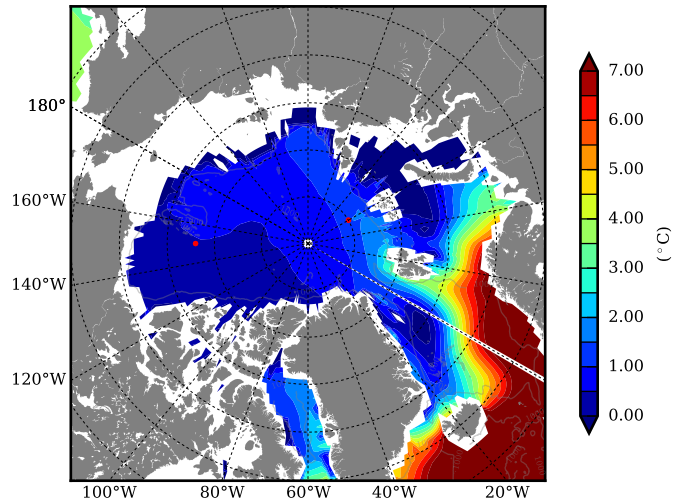

REF07 AW Max Temp over
1997

AW Max Temp from
PHC 3.0

REF07 AW Max Temp depth

AW Max Temp depth from
PHC 3.0