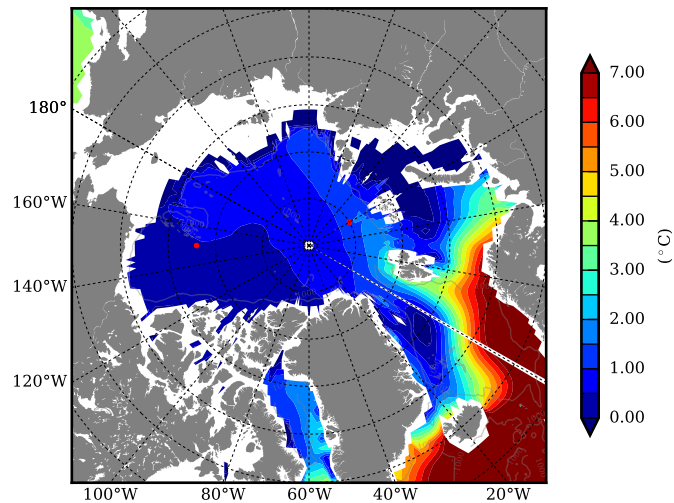

REF07 AW Max Temp over  
1998

AW Max Temp from  
PHC 3.0

REF07 AW Max Temp depth

AW Max Temp depth from  
PHC 3.0