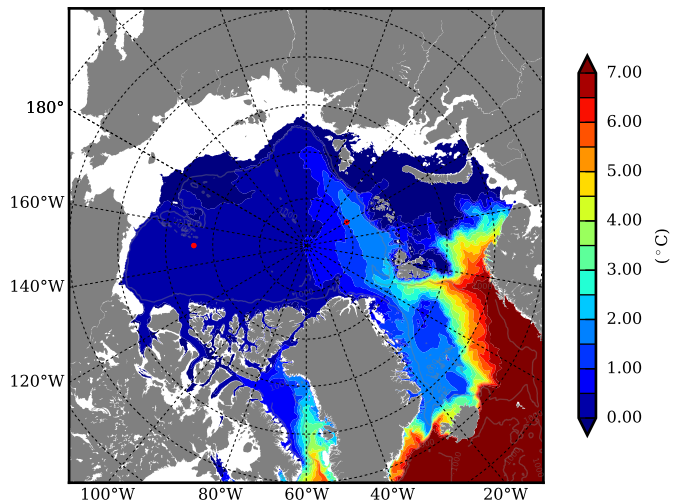

REF07 AW Max Temp over  
1998

AW Max Temp from  
PHC 3.0

REF07 AW Max Temp depth

AW Max Temp depth from  
PHC 3.0