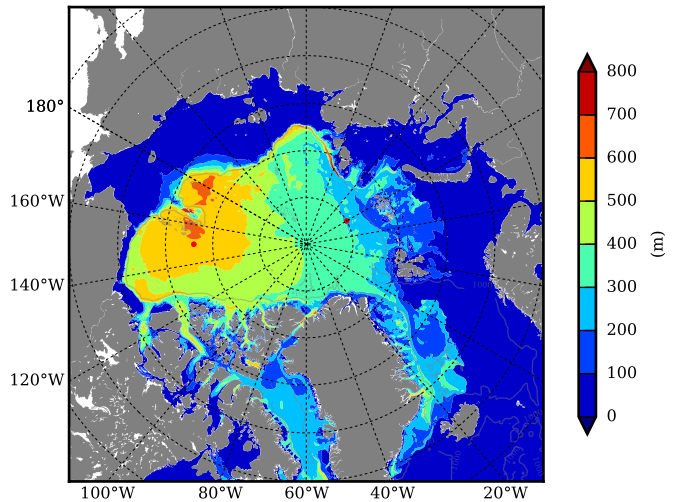

REF07 AW Max Temp over  
1998

AW Max Temp from  
PHC 3.0

REF07 AW Max Temp depth

AW Max Temp depth from  
PHC 3.0