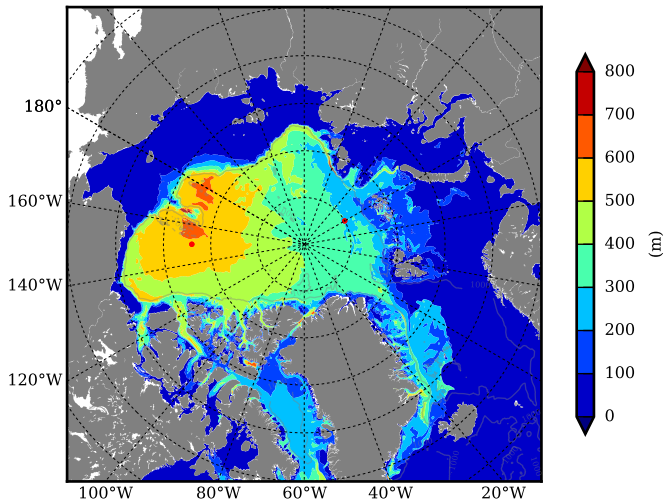

REF07 AW Max Temp over  
1999

AW Max Temp from  
PHC 3.0

REF07 AW Max Temp depth

AW Max Temp depth from  
PHC 3.0