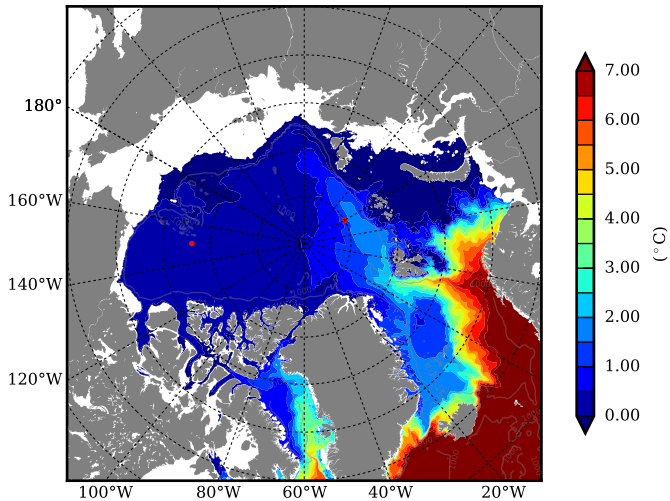

REF07 AW Max Temp over  
1999

AW Max Temp from  
PHC 3.0

REF07 AW Max Temp depth

AW Max Temp depth from  
PHC 3.0