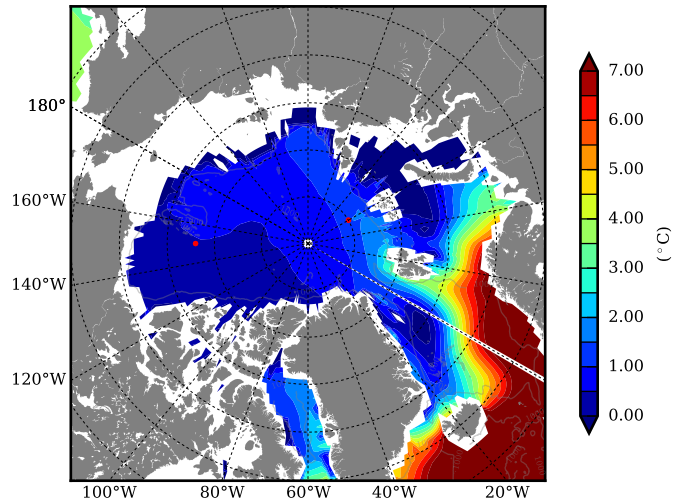

REF07 AW Max Temp over  
1999

AW Max Temp from  
PHC 3.0

REF07 AW Max Temp depth

AW Max Temp depth from  
PHC 3.0