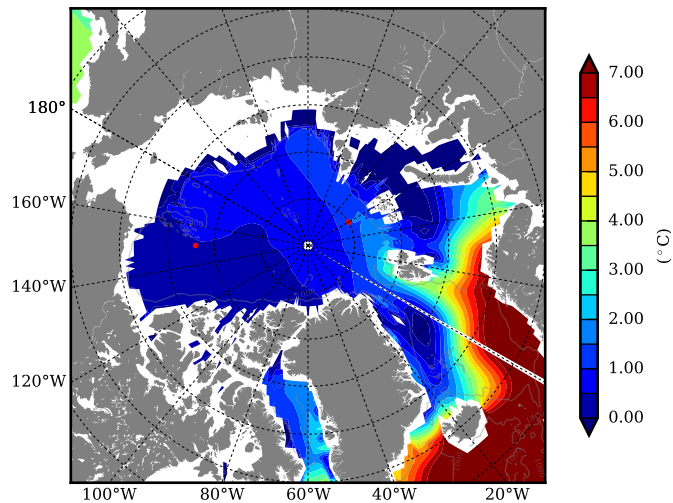

REF07 AW Max Temp over  
2000

AW Max Temp from  
PHC 3.0

REF07 AW Max Temp depth

AW Max Temp depth from  
PHC 3.0