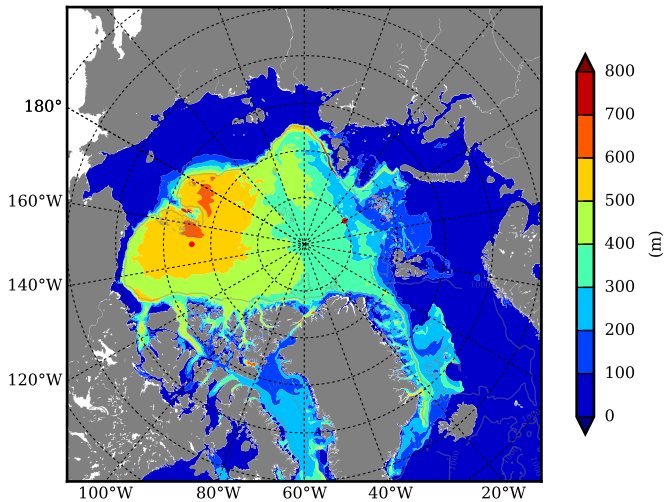

REF07 AW Max Temp over  
2000

AW Max Temp from  
PHC 3.0

REF07 AW Max Temp depth

AW Max Temp depth from  
PHC 3.0