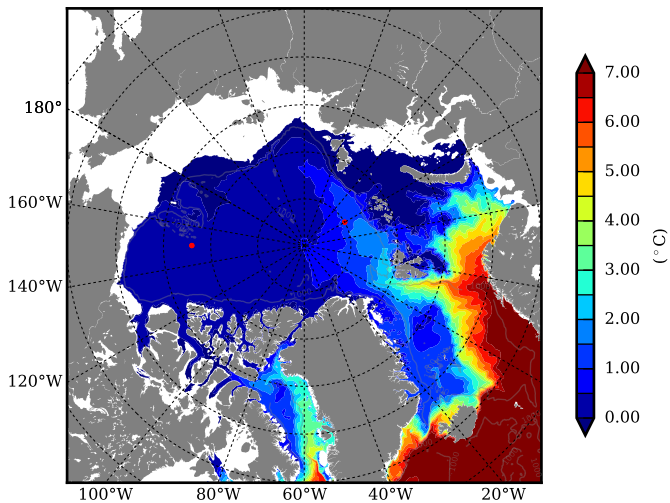

REF07 AW Max Temp over  
2000

AW Max Temp from  
PHC 3.0

REF07 AW Max Temp depth

AW Max Temp depth from  
PHC 3.0