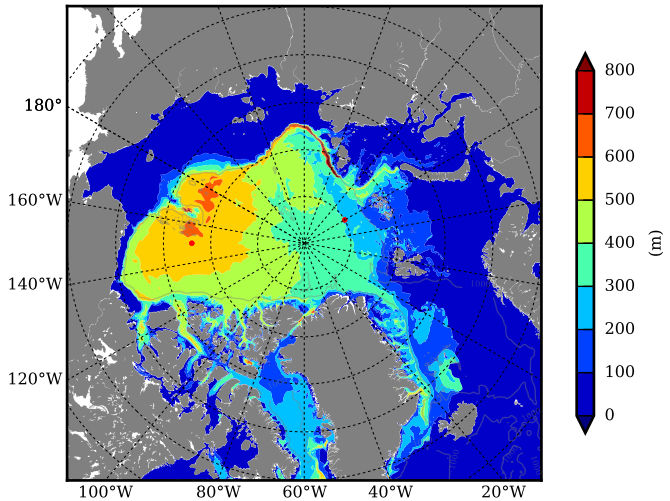

REF07 AW Max Temp over
2001

AW Max Temp from
PHC 3.0

REF07 AW Max Temp depth

AW Max Temp depth from
PHC 3.0