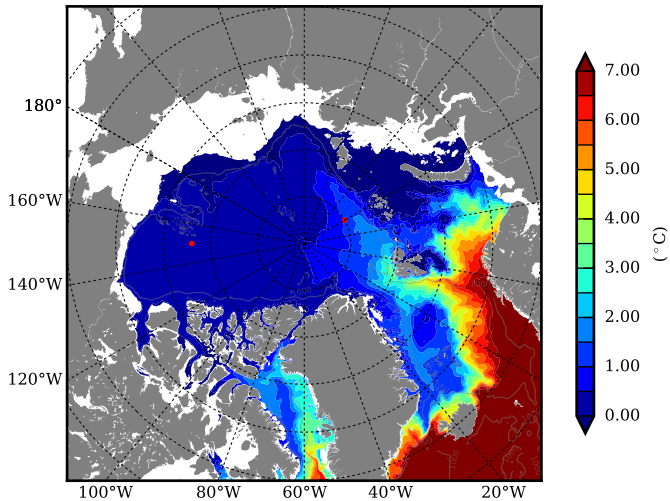

REF07 AW Max Temp over
2001

AW Max Temp from
PHC 3.0

REF07 AW Max Temp depth

AW Max Temp depth from
PHC 3.0