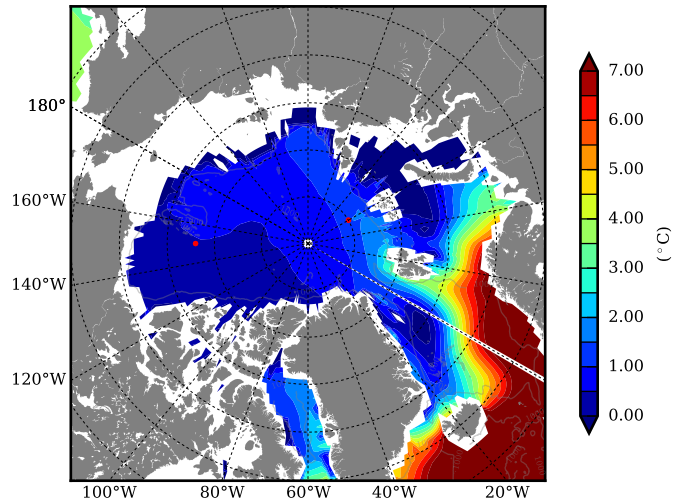

REF07 AW Max Temp over
2001

AW Max Temp from
PHC 3.0

REF07 AW Max Temp depth

AW Max Temp depth from
PHC 3.0