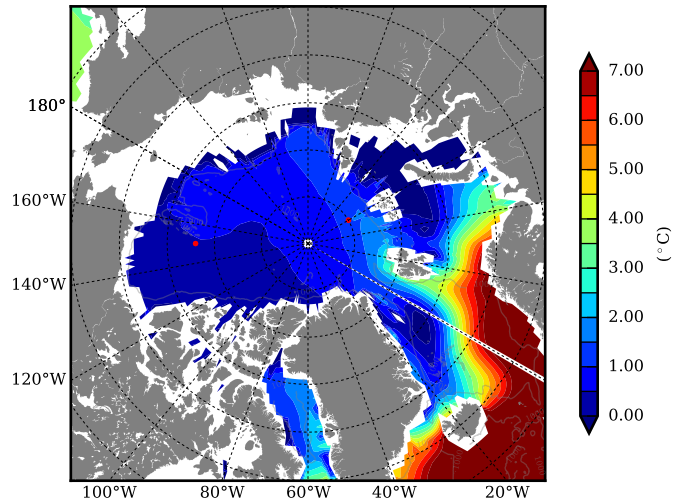

REF07 AW Max Temp over  
2002

AW Max Temp from  
PHC 3.0

REF07 AW Max Temp depth

AW Max Temp depth from  
PHC 3.0