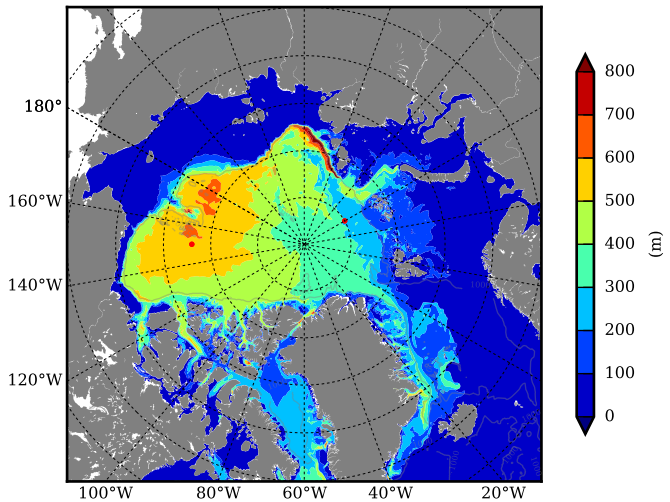

REF07 AW Max Temp over  
2002

AW Max Temp from  
PHC 3.0

REF07 AW Max Temp depth

AW Max Temp depth from  
PHC 3.0