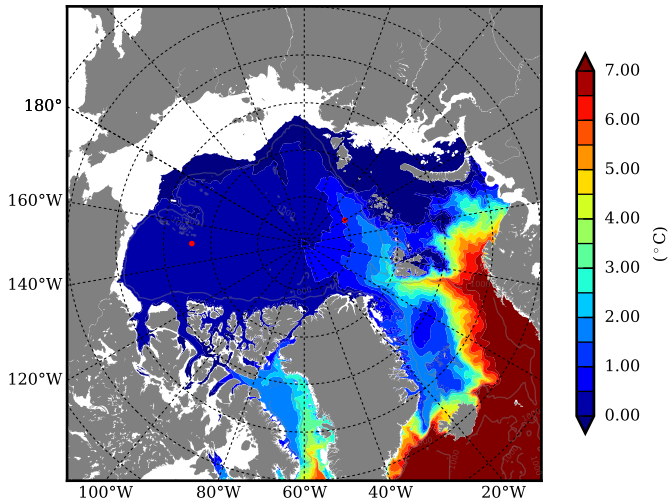

REF07 AW Max Temp over  
2002

AW Max Temp from  
PHC 3.0

REF07 AW Max Temp depth

AW Max Temp depth from  
PHC 3.0