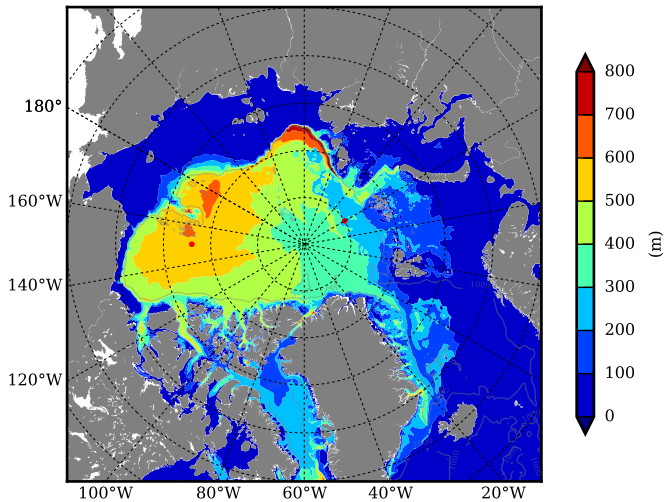

REF07 AW Max Temp over
2003

AW Max Temp from
PHC 3.0

REF07 AW Max Temp depth

AW Max Temp depth from
PHC 3.0