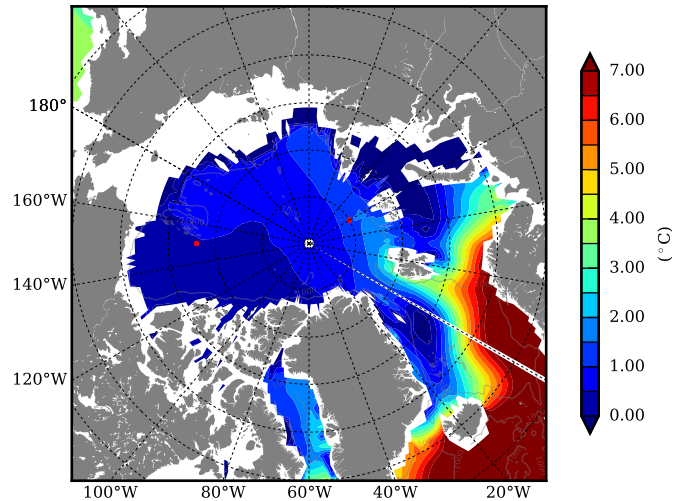

REF07 AW Max Temp over
2003

AW Max Temp from
PHC 3.0

REF07 AW Max Temp depth

AW Max Temp depth from
PHC 3.0