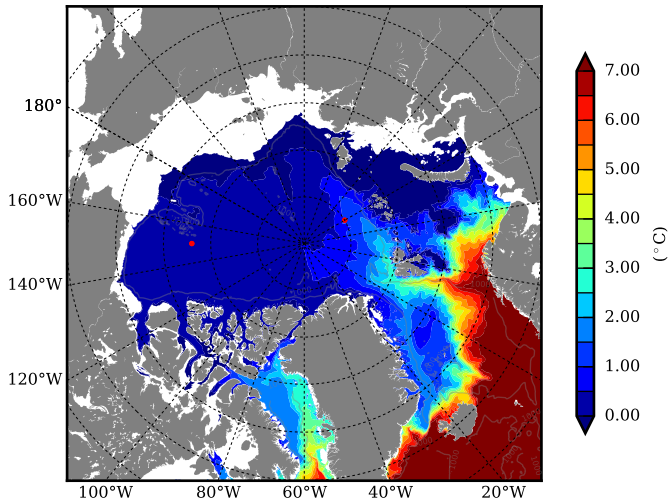

REF07 AW Max Temp over
2003

AW Max Temp from
PHC 3.0

REF07 AW Max Temp depth

AW Max Temp depth from
PHC 3.0