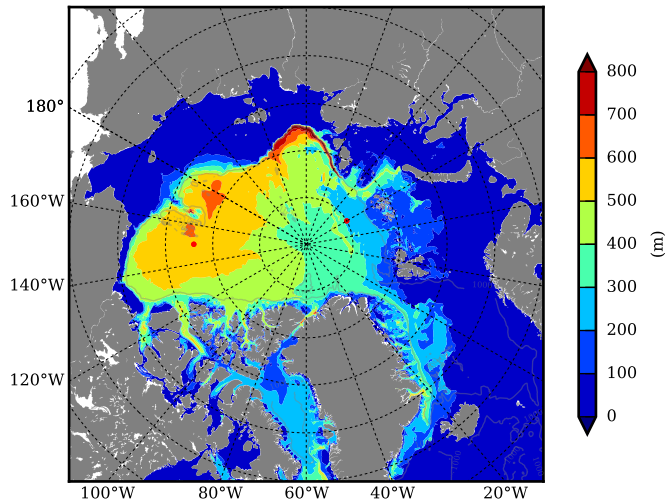

REF07 AW Max Temp over
2004

AW Max Temp from
PHC 3.0

REF07 AW Max Temp depth

AW Max Temp depth from
PHC 3.0