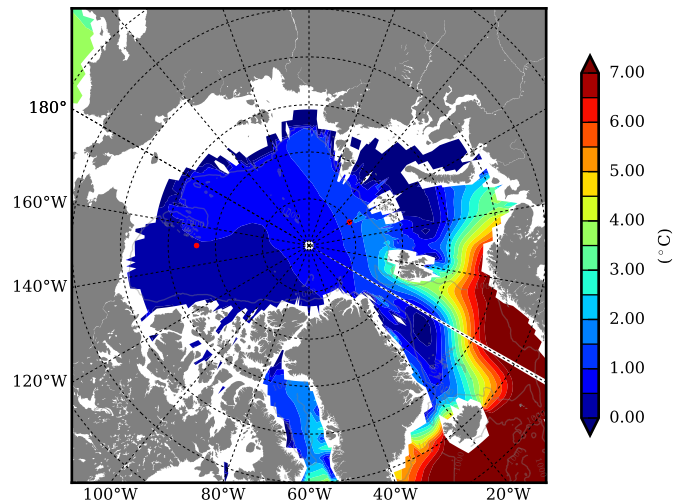

REF07 AW Max Temp over
2004

AW Max Temp from
PHC 3.0

REF07 AW Max Temp depth

AW Max Temp depth from
PHC 3.0