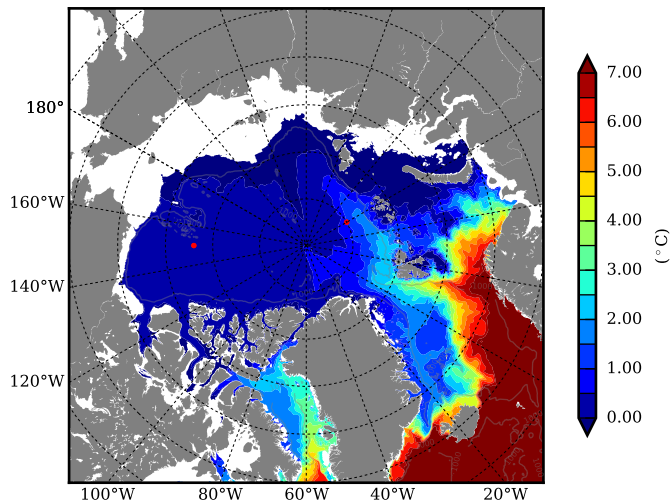

REF07 AW Max Temp over
2004

AW Max Temp from
PHC 3.0

REF07 AW Max Temp depth

AW Max Temp depth from
PHC 3.0