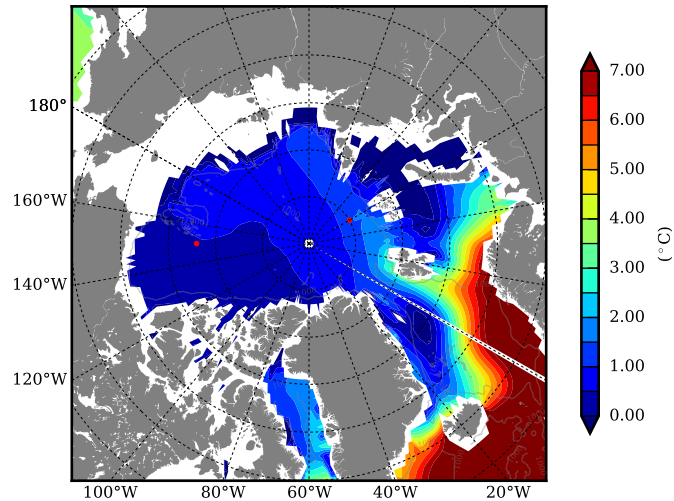

REF07 AW Max Temp over 2005

AW Max Temp from PHC 3.0

REF07 AW Max Temp depth

AW Max Temp depth from PHC 3.0