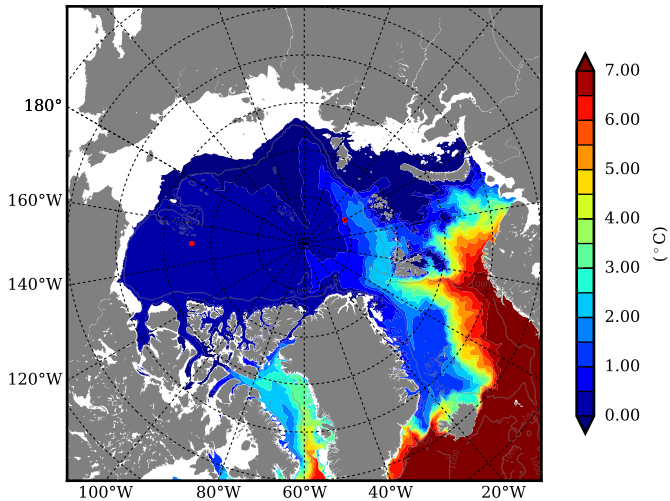

REF07 AW Max Temp over 2005

AW Max Temp from PHC 3.0

REF07 AW Max Temp depth

AW Max Temp depth from PHC 3.0