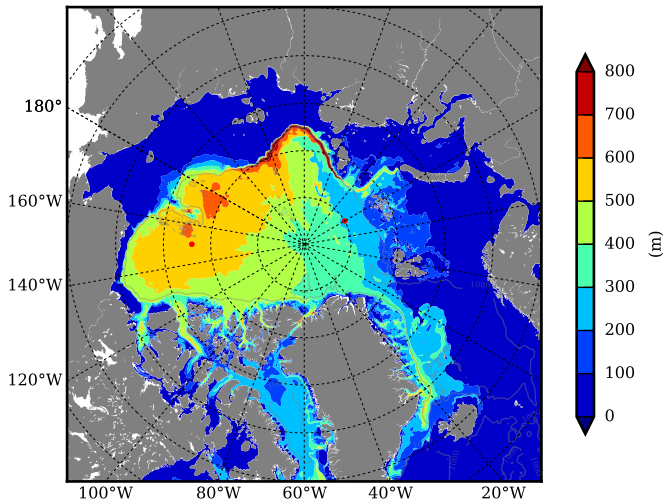

REF07 AW Max Temp over 2005

AW Max Temp from PHC 3.0

REF07 AW Max Temp depth

AW Max Temp depth from PHC 3.0