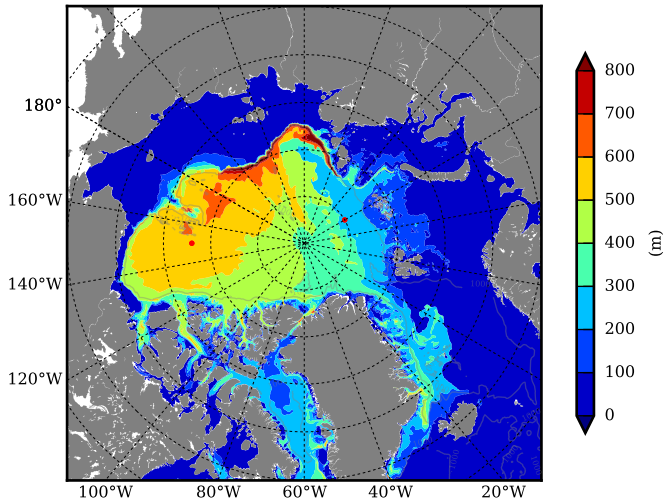

REF07 AW Max Temp over
2006

AW Max Temp from
PHC 3.0

REF07 AW Max Temp depth

AW Max Temp depth from
PHC 3.0