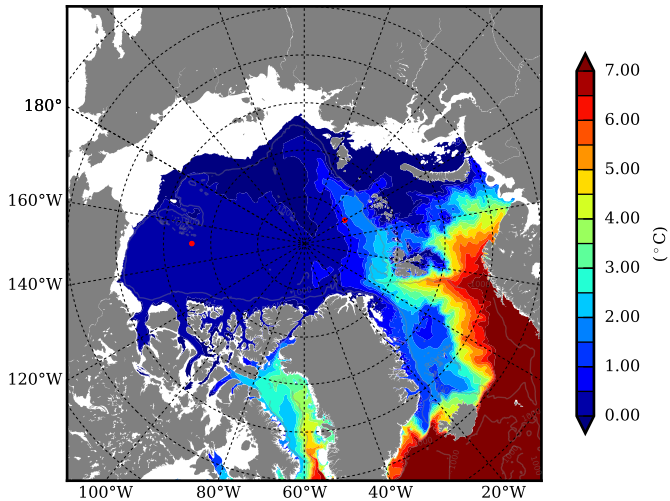

REF07 AW Max Temp over
2006

AW Max Temp from
PHC 3.0

REF07 AW Max Temp depth

AW Max Temp depth from
PHC 3.0