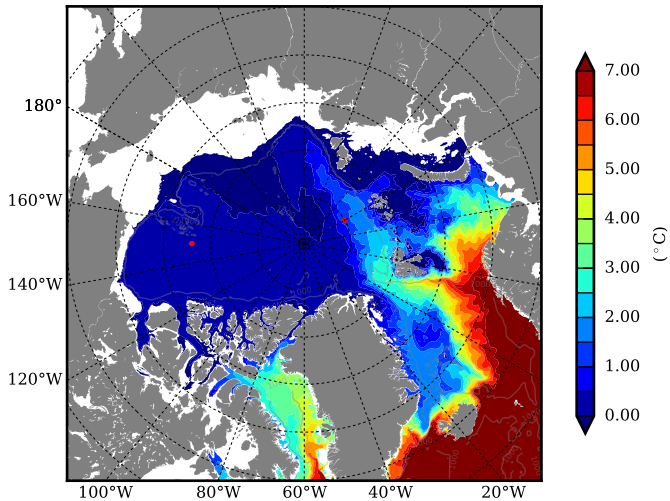

REF07 AW Max Temp over  
2008

AW Max Temp from  
PHC 3.0

REF07 AW Max Temp depth

AW Max Temp depth from  
PHC 3.0