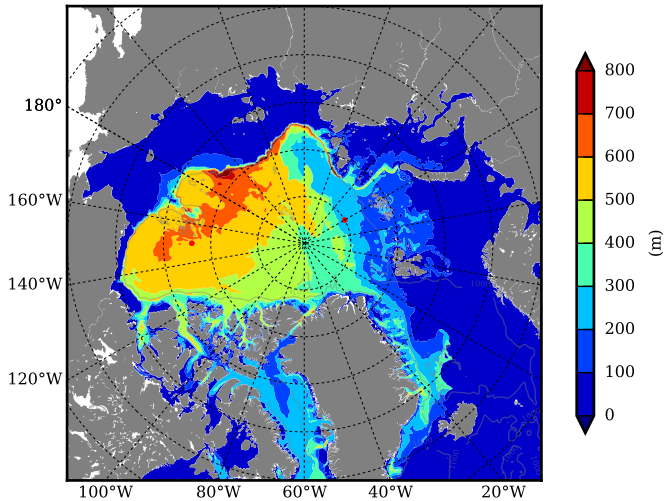

REF07 AW Max Temp over  
2008

AW Max Temp from  
PHC 3.0

REF07 AW Max Temp depth

AW Max Temp depth from  
PHC 3.0