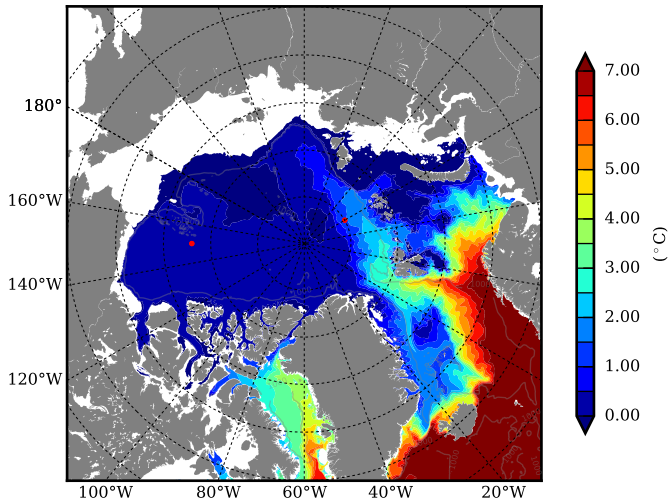

REF07 AW Max Temp over
2009

AW Max Temp from
PHC 3.0

REF07 AW Max Temp depth

AW Max Temp depth from
PHC 3.0