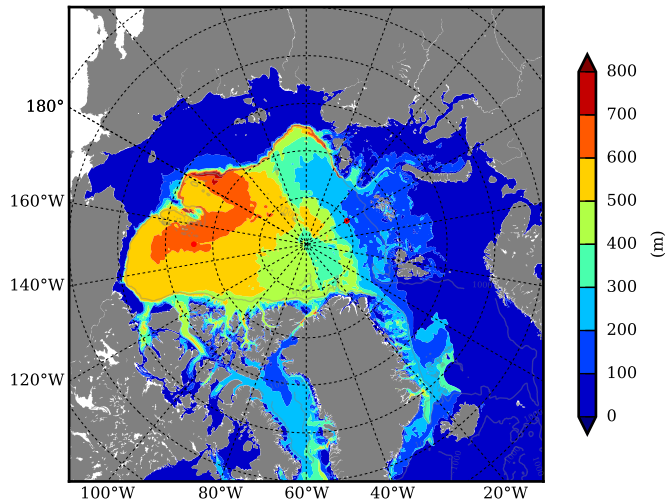

REF07 AW Max Temp over  
2010

AW Max Temp from  
PHC 3.0

REF07 AW Max Temp depth

AW Max Temp depth from  
PHC 3.0