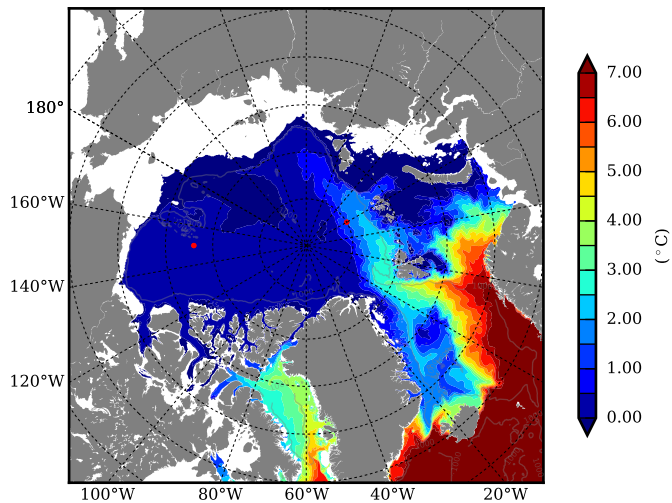

REF07 AW Max Temp over  
2010

AW Max Temp from  
PHC 3.0

REF07 AW Max Temp depth

AW Max Temp depth from  
PHC 3.0