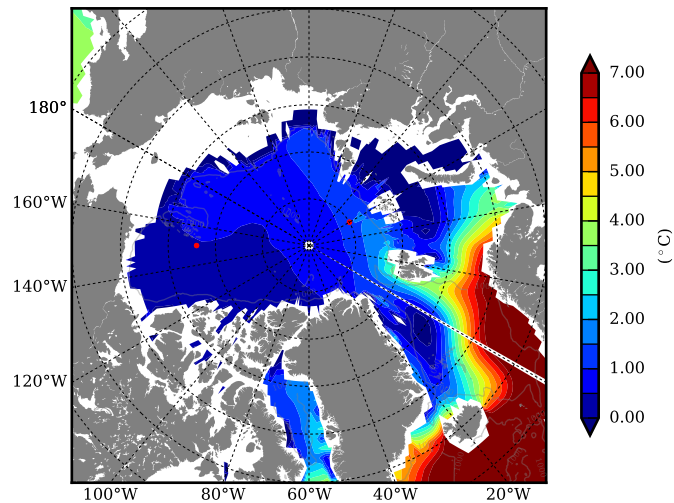

REF07 AW Max Temp over  
2010

AW Max Temp from  
PHC 3.0

REF07 AW Max Temp depth

AW Max Temp depth from  
PHC 3.0