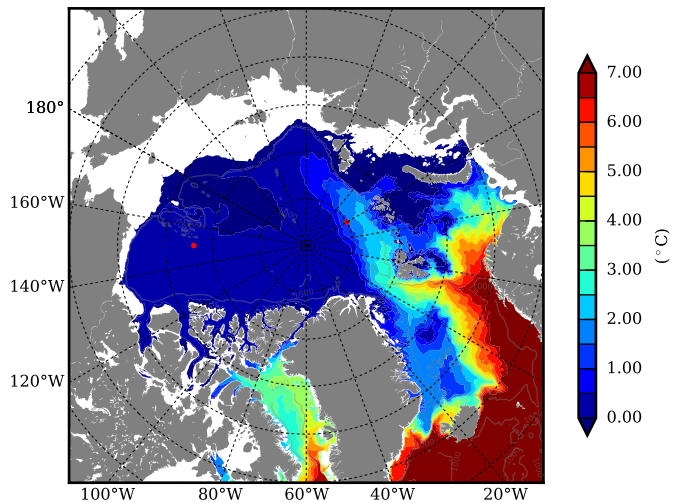

REF07 AW Max Temp over
2011

AW Max Temp from
PHC 3.0

REF07 AW Max Temp depth

AW Max Temp depth from
PHC 3.0