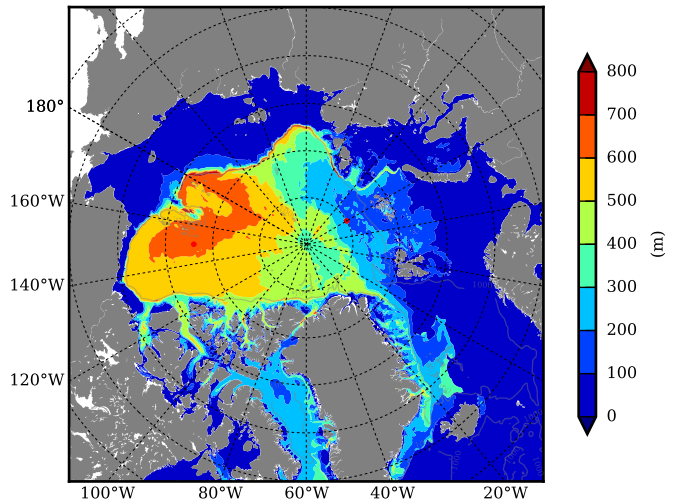

REF07 AW Max Temp over
2011

AW Max Temp from
PHC 3.0

REF07 AW Max Temp depth

AW Max Temp depth from
PHC 3.0