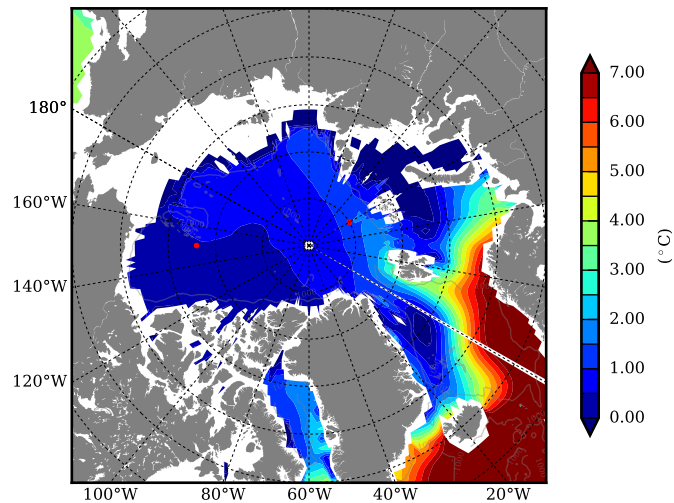

REF07 AW Max Temp over
2011

AW Max Temp from
PHC 3.0

REF07 AW Max Temp depth

AW Max Temp depth from
PHC 3.0