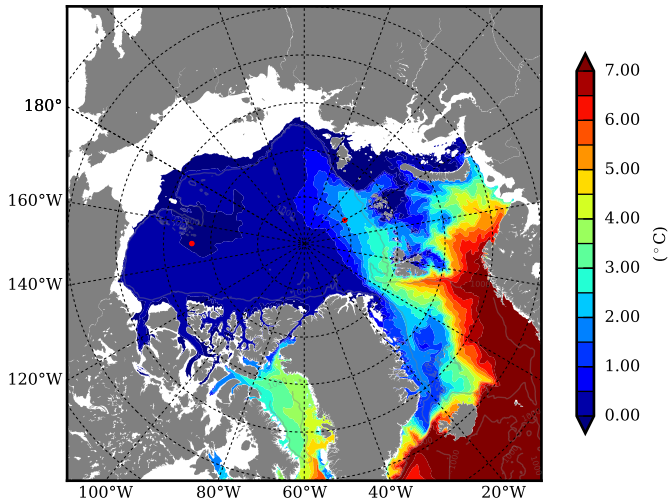

REF07 AW Max Temp over
2016

AW Max Temp from
PHC 3.0

REF07 AW Max Temp depth

AW Max Temp depth from
PHC 3.0