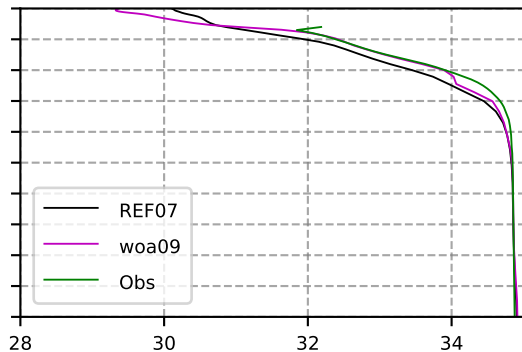

1982 mean temperature
@ moor Arctic B box

1982 mean Salinity
@ moor Arctic B box

@ moor EUR box

@ moor EUR box