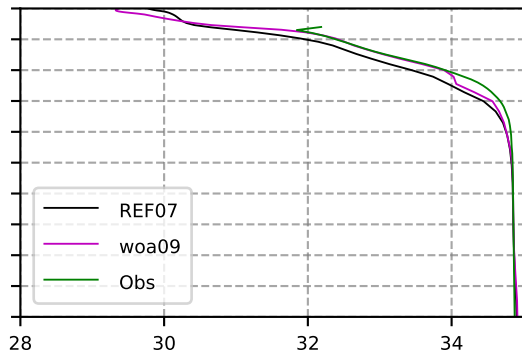

1983 mean temperature
@ moor Arctic B box

1983 mean Salinity
@ moor Arctic B box

@ moor EUR box

@ moor EUR box