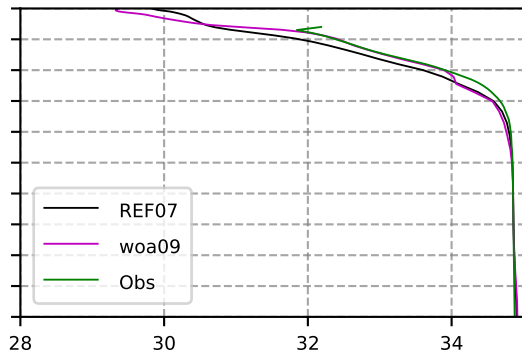

1985 mean temperature
@ moor Arctic B box

1985 mean Salinity
@ moor Arctic B box

@ moor EUR box

@ moor EUR box