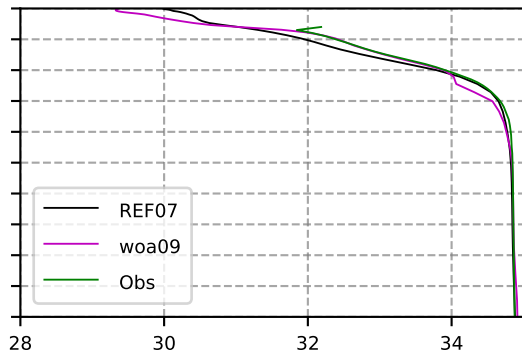

1994 mean temperature  
@ moor Arctic B box

1994 mean Salinity  
@ moor Arctic B box

@ moor EUR box

@ moor EUR box