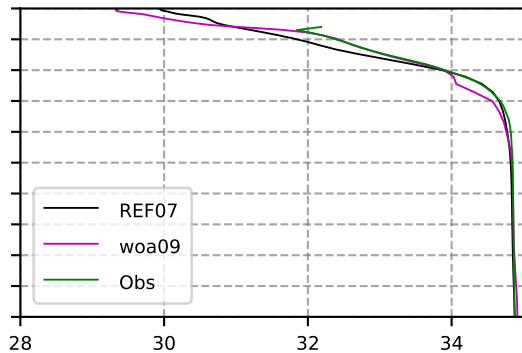

1995 mean temperature
@ moor Arctic B box

1995 mean Salinity
@ moor Arctic B box

@ moor EUR box

@ moor EUR box