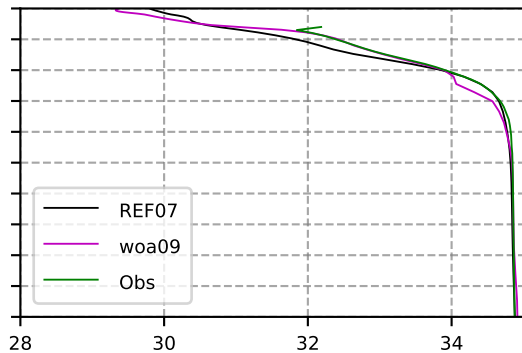

1997 mean temperature
@ moor Arctic B box

1997 mean Salinity
@ moor Arctic B box

@ moor EUR box

@ moor EUR box