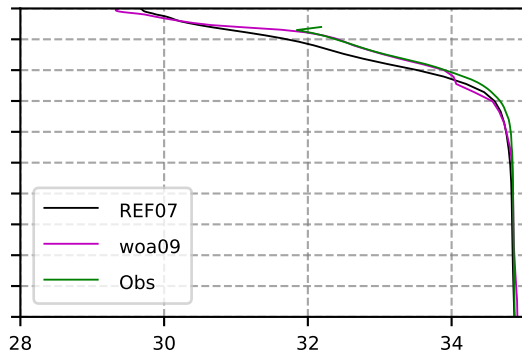

2000 mean temperature
@ moor Arctic B box

2000 mean Salinity
@ moor Arctic B box

@ moor EUR box

@ moor EUR box