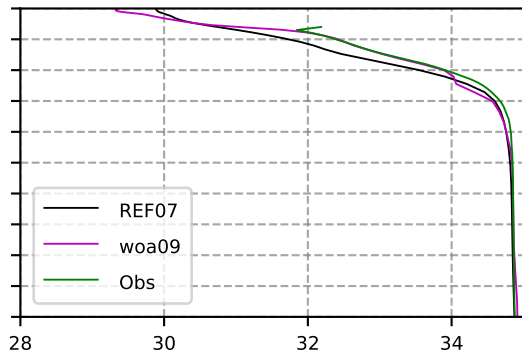

2001 mean temperature
@ moor Arctic B box

2001 mean Salinity
@ moor Arctic B box

@ moor EUR box

@ moor EUR box