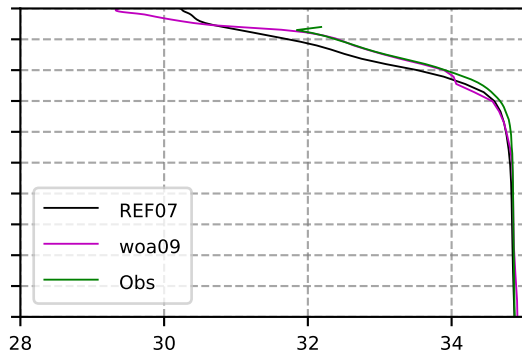

2002 mean temperature
@ moor Arctic B box

2002 mean Salinity
@ moor Arctic B box

@ moor EUR box

@ moor EUR box