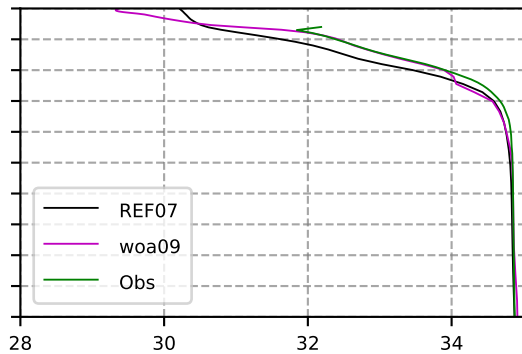

2003 mean temperature  
@ moor Arctic B box

2003 mean Salinity  
@ moor Arctic B box

@ moor EUR box

@ moor EUR box