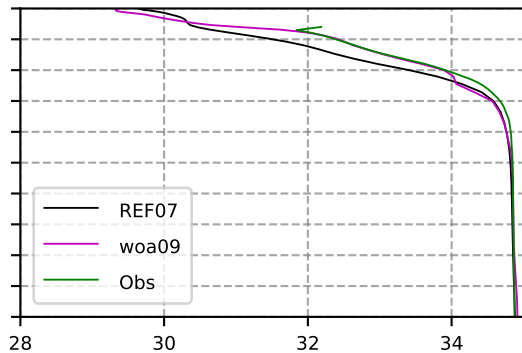

2004 mean temperature
@ moor Arctic B box

2004 mean Salinity
@ moor Arctic B box

@ moor EUR box

@ moor EUR box