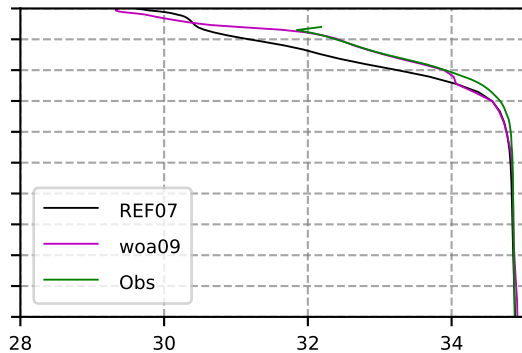

2005 mean temperature
@ moor Arctic B box

2005 mean Salinity
@ moor Arctic B box

@ moor EUR box

@ moor EUR box