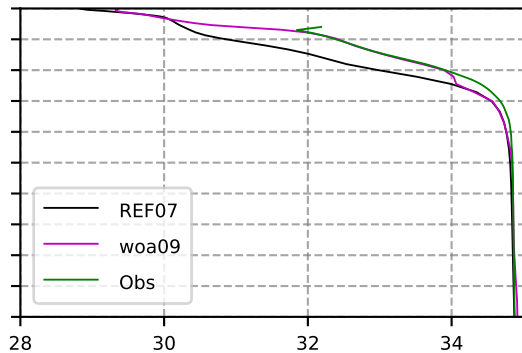

2007 mean temperature
@ moor Arctic B box

2007 mean Salinity
@ moor Arctic B box

@ moor EUR box

@ moor EUR box