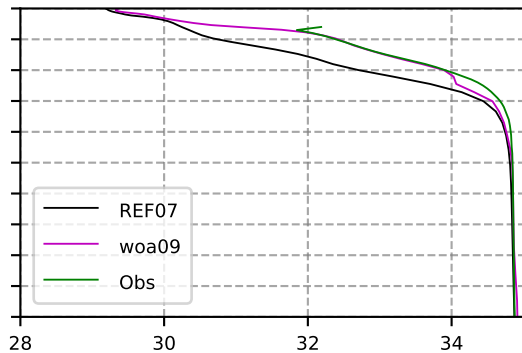

2008 mean temperature
@ moor Arctic B box

2008 mean Salinity
@ moor Arctic B box

@ moor EUR box

@ moor EUR box