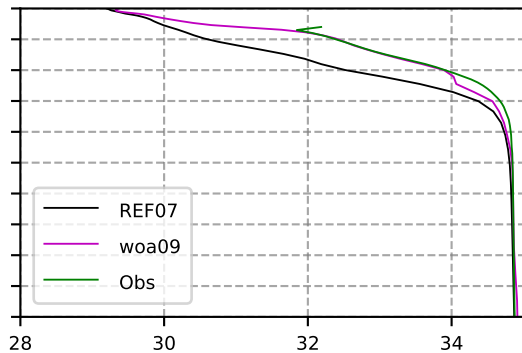

2010 mean temperature
@ moor Arctic B box

2010 mean Salinity
@ moor Arctic B box

@ moor EUR box

@ moor EUR box