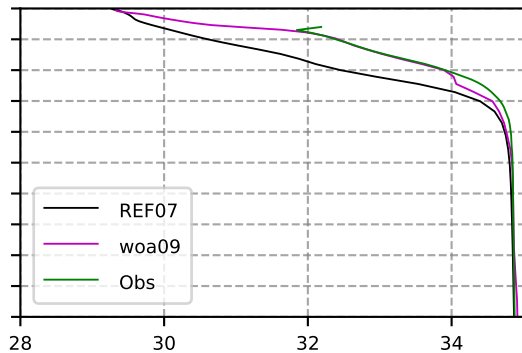

2012 mean temperature
@ moor Arctic B box

2012 mean Salinity
@ moor Arctic B box

@ moor EUR box

@ moor EUR box